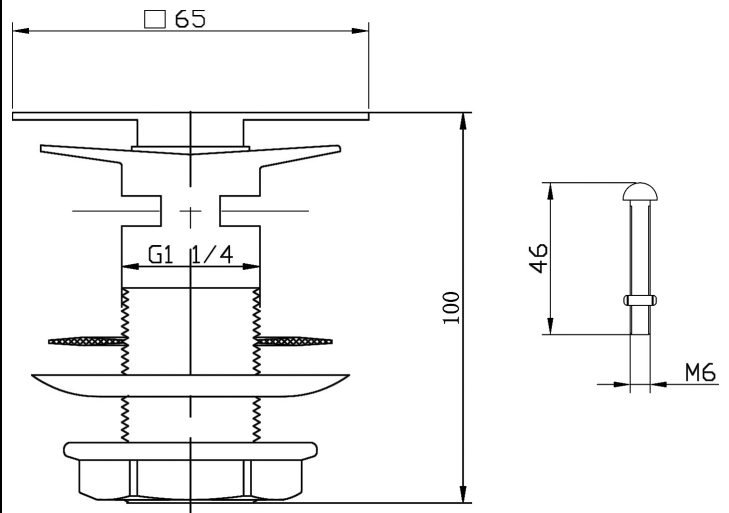

CUSTOMER DATA SHEET - WASTES & EXTRAS

SALES CODE: EK307

DESCRIPTION: Square Push Button Basin Waste Slotted

PRODUCT DIMENSIONS

Height (mm)	Width (mm)	Length (mm)	Depth (mm)	Nett Wgt Kg
100	65		65	0.41

PACKAGING DIMENSIONS

Height (mm)	Width (mm)	Depth (mm)	Gross Wgt Kg
100	65	65	0.41

PACKAGING DATA

Box Colour	White Cardboard Box		
Box Qty	1	Label Colour	White Label
Label Size	100 x 50	Label Qty	2

OUTER BOX DIMENSIONS (If Applicable)

Height (mm)	Width (mm)	Length (mm)	Depth (mm)	Gross Wgt Kg
Barcode	5055146162445			

PRODUCT DETAILS

Country of Origin	China	CE Certification	N/A
Fitting Instruction	Yes	Colour/Finish	Chrome
Product Material	Brass	Product Diameter	65mm
Heating Element Wattage	Not Applicable	Connection Size	1 1/4"