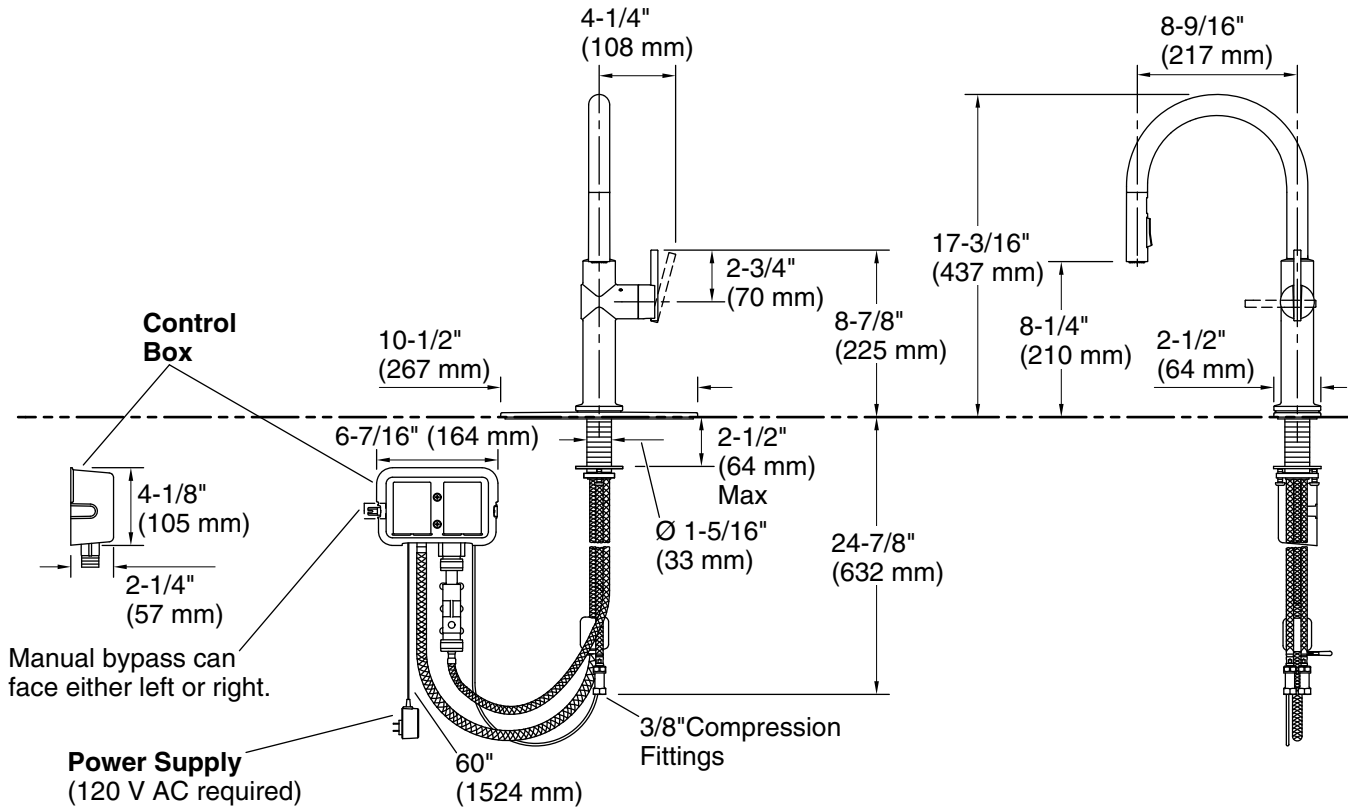

Touchless pull-down kitchen sink faucet with KOHLER® Konnect™ and three-function sprayhead K-22974-WB

Required Electrical Service

One dedicated circuit required, protected with Class A Ground-Fault Circuit-Interrupter (GFCI). Outside North America, this device may be known as a Residual Current Device (RCD).

120 V, 0.15 A, 50/60 Hz

Technical Information

All product dimensions are nominal.

Power source: Plug - AC, included

Faucet flow rate: 1.5 gal/min (5.7 l/min)

Spout:

Spout reach: 8-9/16" (217 mm)

Notes

Install this product according to the installation instructions.

ADA compliant for faucet handles only

ADA, CSA B651 compliant when installed to the specific requirements of these regulations.