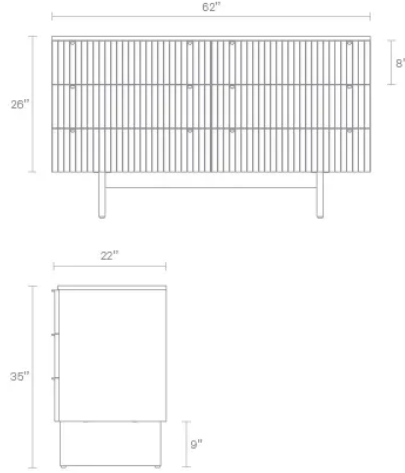

Murmur 6 Drawer Dresser

Murmur puts refined elegance front and center. Fluted wood creates a continuous pattern of textural delight. Small sandcast brass pulls nest in the grooves for subtle sophistication. Convex legs and soft-close drawers complete the pretty picture. Available in a whole slew of equally stunning shapes and sizes. Shop the entire Murmur Collection