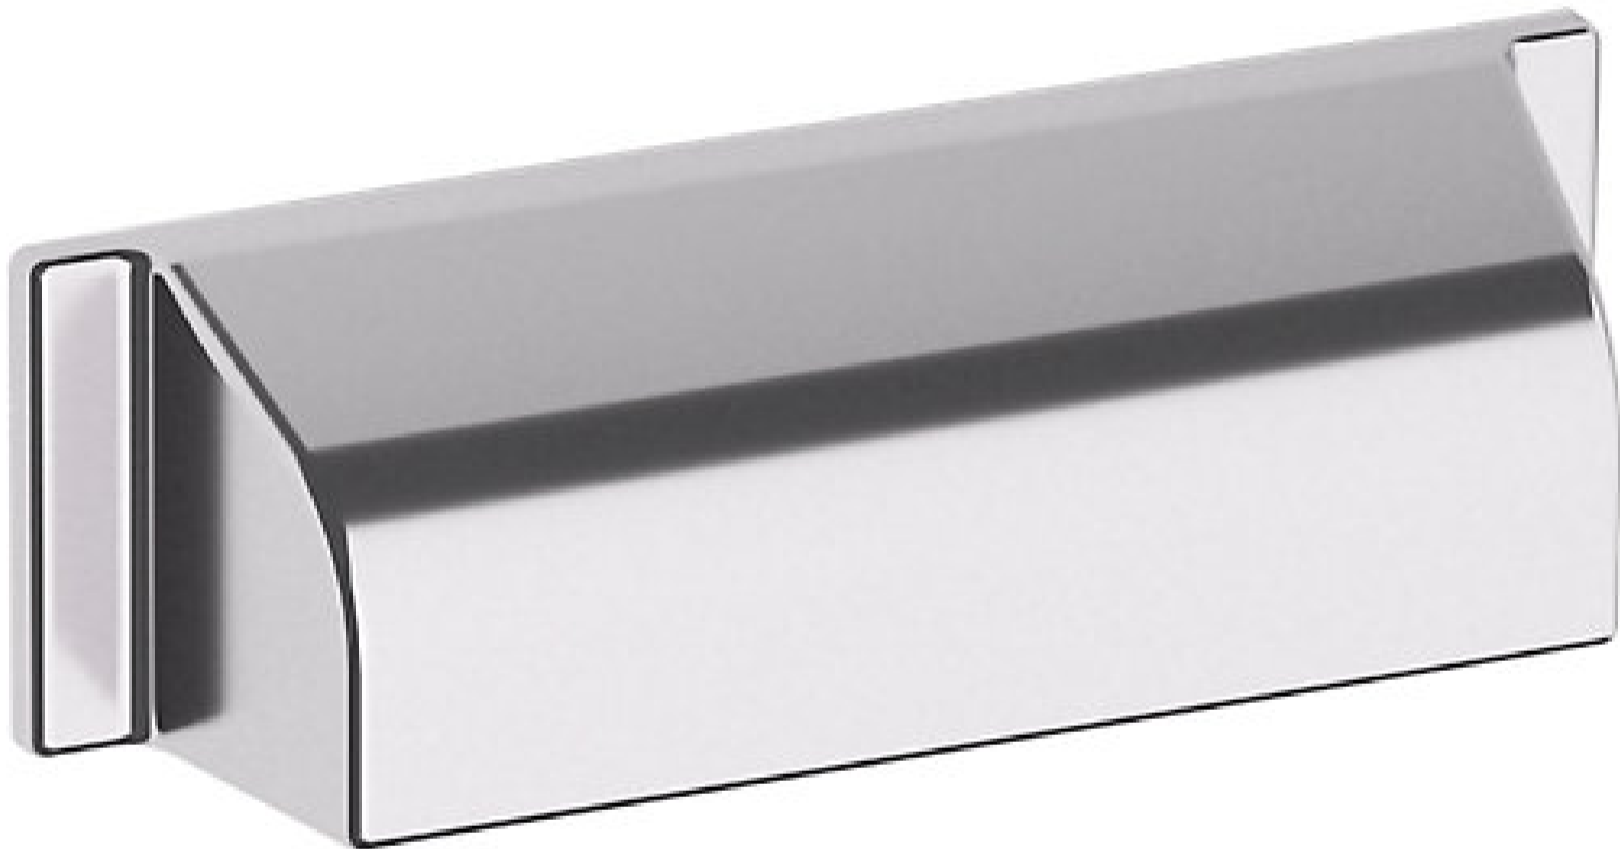

# 4421 TRANSITIONAL CUP PULL

4" CTC

## SPECIFICATIONS

STYLE Transitional

## Key Features

- ✓ Clean lines with an ode to vintage appeal are found in the newly designed Transitional cup pull.