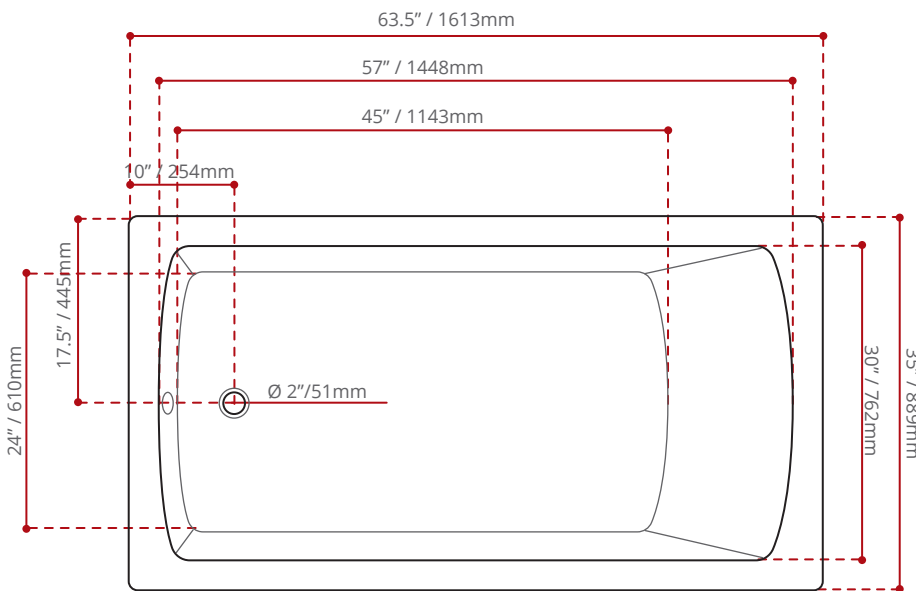

DESCRIPTION:

- Classic Style.
- High gloss / Crack-resistant acrylic.
- Made in Canada.
- Complies with CSA & IAPMO standards.

AVAILABLE OPTIONS:

- Biscuit & black Colour. ○ ●
- Textured Bottom

JETTING OPTIONS:

WATER DEPTH

13.5"/343mm

CAPACITY

80.47 gal.
304.63 litres of water

SHIPPING DIMENSIONS

68 x 38 x 24" / 1727 x 965 x 610mm

NET WEIGHT

33.56 kg / 74 lbs

GROSS WEIGHT

40.36 kg / 89lbs

Measurements may vary ± 5mm
- Diagram NOT to scale -