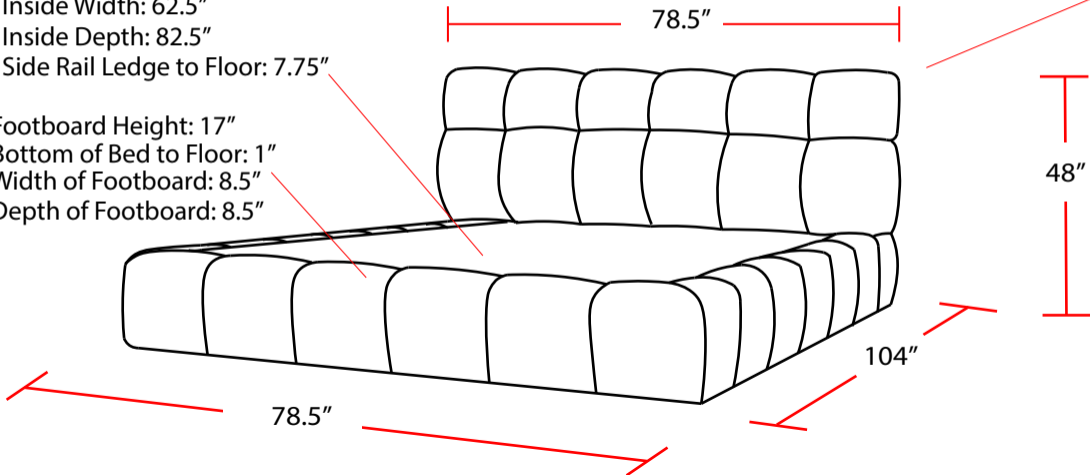

# Escape 8000 Queen Upholstered Bed 11-07-23

Overall: 78.5" x 104" x 48"

Inside Width: 62.5"  
Inside Depth: 82.5"  
Side Rail Ledge to Floor: 7.75"

Footboard Height: 17"  
Bottom of Bed to Floor: 1"  
Width of Footboard: 8.5"  
Depth of Footboard: 8.5"

Top of Headboard Thickness: 8.5"  
Total Thickness: 13.5"

48"

13 slats, 1 center rail  
Slat Width: 2.75"  
Thickness of each Slat: 0.75"  
Slat to Bottom of the Floor: 7.75"  
Center Rail to Bottom of the Floor: 5.5"