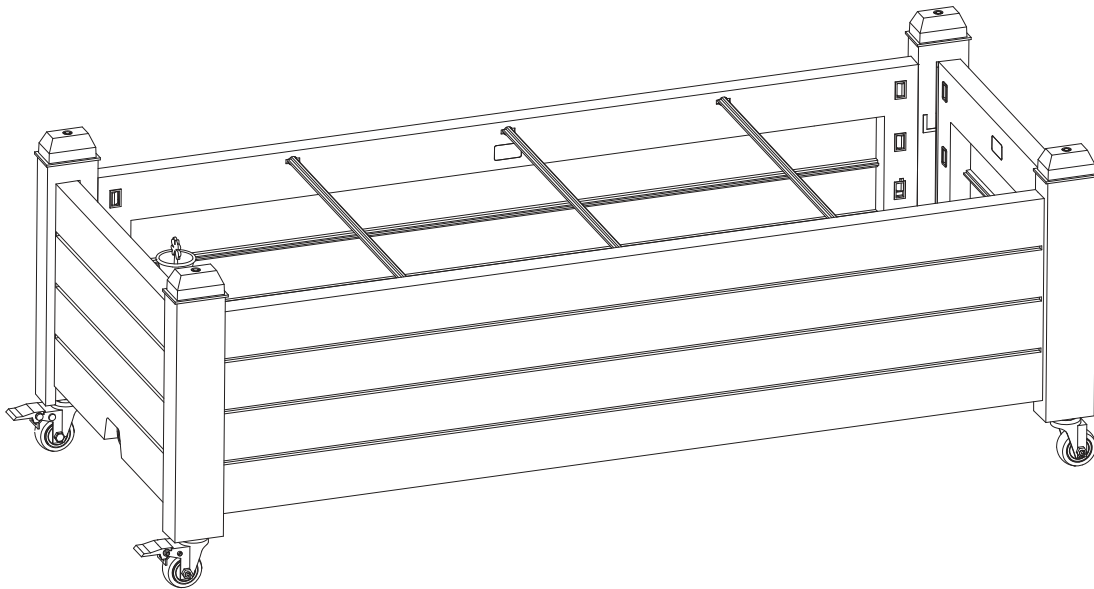

78L/21Gal Raised Garden Bed With Wheels

ASSEMBLE INSTRUCTIONS

IMPORTANT

Once installed, the product cannot be detached. Strictly follow each step in the installation manual.

- Gather and organize all required parts prior to assembly. If you have any problems or discover any missing parts, please contact customer service.
- Some parts may contain sharp edges. Wear protective gloves if necessary during assembly.