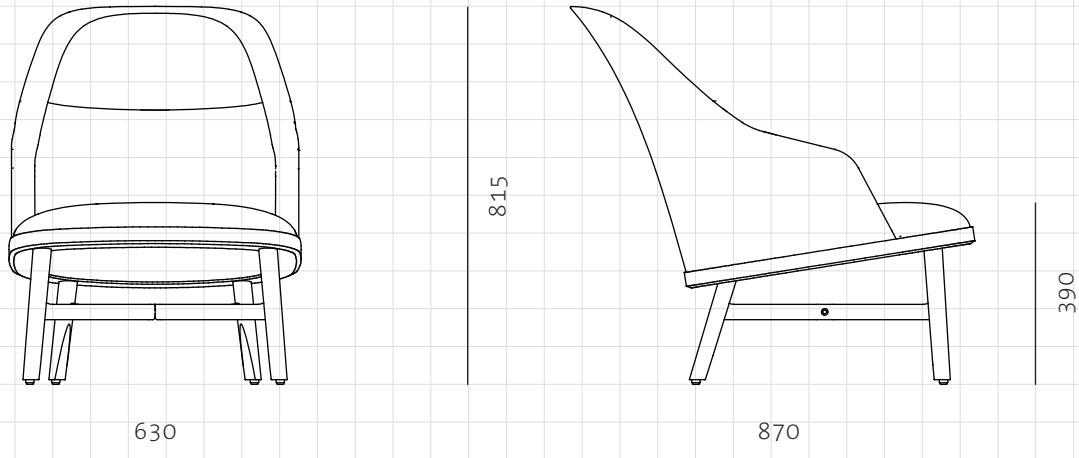

Bund Lounge Chair

CODE  
DIMENSIONS

BU-S111  
W630 x D870 x H815mm

NET WEIGHT  
ENVIRONMENT  
MATERIALS

Seating height: 390mm  
14.9 kg  
Indoor

Stainless steel hairline gold, solid wood frame, upholstered moulded foam frame, upholstered seat  
\*Please refer to website or contact your local representative for complete material swatches.

SHIPPING

<b>Package</b>	Assembled		
<b>Package Qty</b>	1 pcs/box		
<b>Packaging</b>	<b>Measurement (mm)</b>	<b>Volume (cbm)</b>	<b>Gross Weight (kg)</b>
<b>FCL</b>	W695 x D935 x H900	0.58	22.22
<b>LCL/AIR</b>	W715 x D955 x H995	0.68	30.15