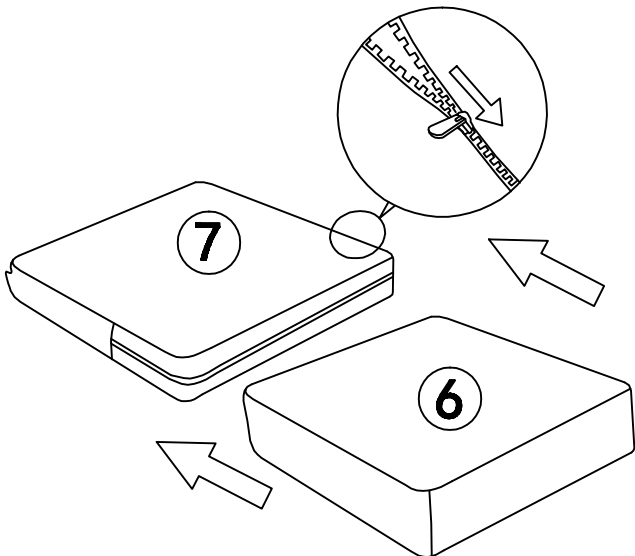

Please wait for 72 hours.