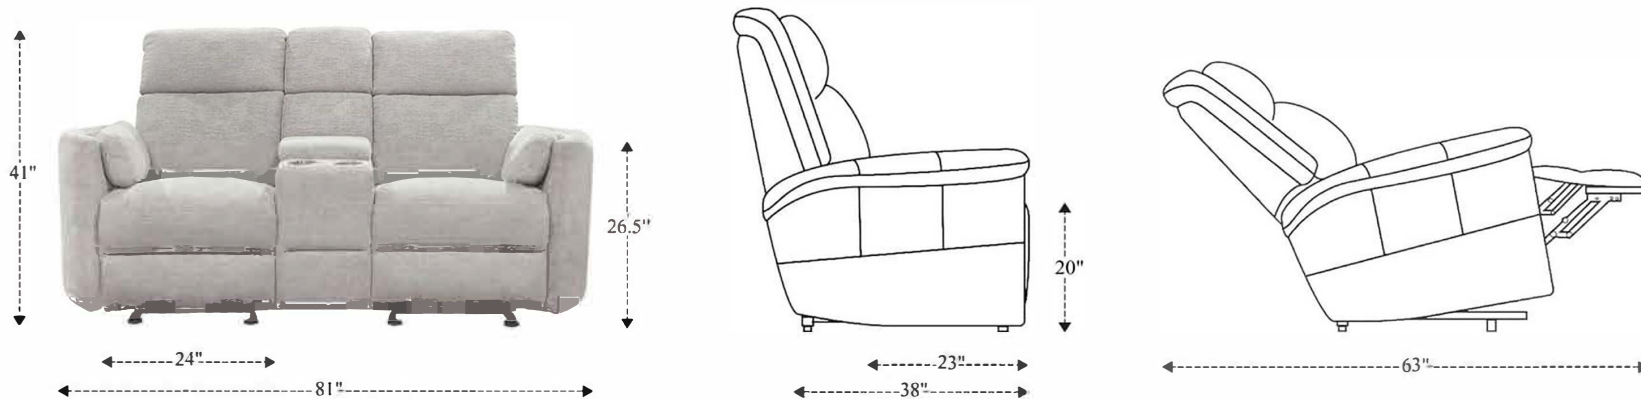

Power Reclining Sofa

Overall Dimensions	88" x 38" x 41"
Overall Width	88"
Overall Depth	38"
Overall Height	41"
Overall Weight	213.4 lbs.
Fully Reclined	63"
Distance from Wall	4"
Back of Seat to end of Chaise	40.5"
Leg Height <small>(Distance from Foot Rest to Floor in Full Recline)</small>	22.5"
Head Height <small>(Distance from Headrest to Floor in Full Recline)</small>	32.5"

Seat Width	23"
Seat Depth	23"
Seat Height	20"
Arm Width	3"
Arm Depth	26"
Arm Height	26.5"
Back Width	22"
Back Height	24"
Headrest Extended from Back	--

Power Glider Reclining Console Loveseat

Overall Dimensions	81" x 38" x 41"
Overall Width	81"
Overall Depth	38"
Overall Height	41"
Overall Weight	231 lbs.
Fully Reclined	63"
Distance from Wall	10"
Back of Seat to end of Chaise	40.5"
Leg Height <small>(Distance from Foot Rest to Floor in Full Recline)</small>	22.5"
Head Height <small>(Distance from Headrest to Floor in Full Recline)</small>	32.5"

Seat Width	24"
Seat Depth	23"
Seat Height	20"
Arm Width	3"
Arm Depth	26"
Arm Height	26.5"
Back Width	22"
Back Height	24"
Headrest Extended from Back	--

Power Swivel Glider Recliner

Overall Dimensions	41" x 38" x 41"
Overall Width	41"
Overall Depth	38"
Overall Height	41"
Overall Weight	119.5 lbs.
Fully Reclined	62.5"
Distance from Wall	13.75"
Back of Seat to end of Chaise	41"
Leg Height <small>(Distance from Foot Rest to Floor in Full Recline)</small>	20.5"
Head Height <small>(Distance from Headrest to Floor in Full Recline)</small>	30.5"

Seat Width	23"
Seat Depth	22.75"
Seat Height	20"
Arm Width	2.5"
Arm Depth	26.5"
Arm Height	27"
Back Width	23.5"
Back Height	24.5"
Headrest Extended from Back	--