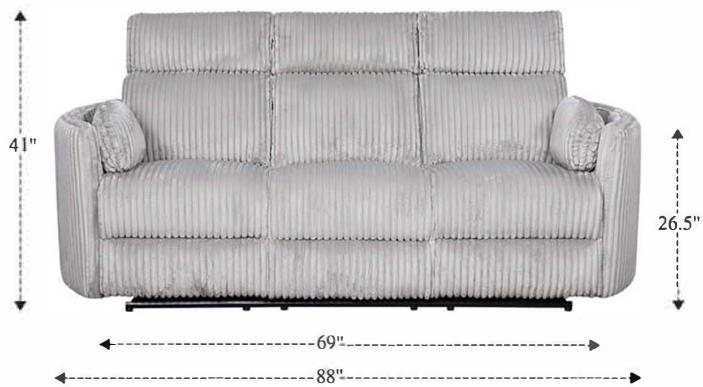

Power Reclining Sofa

Overall Dimensions	88" x 38" x 41"
Overall Width	88"
Overall Depth	38"
Overall Height	41"
Overall Weight	213.4 lbs.
Fully Reclined	63"
Distance from Wall	4"
Back of Seat to end of Chaise	40.5"
Leg Height <small>(Distance from Foot Rest to Floor in Full Recline)</small>	22.5"
Head Height <small>(Distance from Headrest to Floor in Full Recline)</small>	32.5"

Seat Width	23"
Seat Depth	23"
Seat Height	20"
Arm Width	3"
Arm Depth	26"
Arm Height	26.5"
Back Width	22"
Back Height	24"
Headrest Extended from Back	--

Power Glider Reclining Console Loveseat

Overall Dimensions	81" x 38" x 41"
Overall Width	81"
Overall Depth	38"
Overall Height	41"
Overall Weight	231 lbs.
Fully Reclined	63"
Distance from Wall	10"
Back of Seat to end of Chaise	40.5"
Leg Height <small>(Distance from Foot Rest to Floor in Full Recline)</small>	22.5"
Head Height <small>(Distance from Headrest to Floor in Full Recline)</small>	32.5"

Seat Width	24"
Seat Depth	23"
Seat Height	20"
Arm Width	3"
Arm Depth	26"
Arm Height	26.5"
Back Width	22"
Back Height	24"
Headrest Extended from Back	--

Power Swivel Glider Recliner

Overall Dimensions	41" x 38" x 41"
Overall Width	41"
Overall Depth	38"
Overall Height	41"
Overall Weight	119.5 lbs.
Fully Reclined	62.5"
Distance from Wall	13.75"
Back of Seat to end of Chaise	41"
Leg Height <small>(Distance from Foot Rest to Floor in Full Recline)</small>	20.5"
Head Height <small>(Distance from Headrest to Floor in Full Recline)</small>	30.5"

Seat Width	23"
Seat Depth	22.75"
Seat Height	20"
Arm Width	2.5"
Arm Depth	26.5"
Arm Height	27"
Back Width	23.5"
Back Height	24.5"
Headrest Extended from Back	--