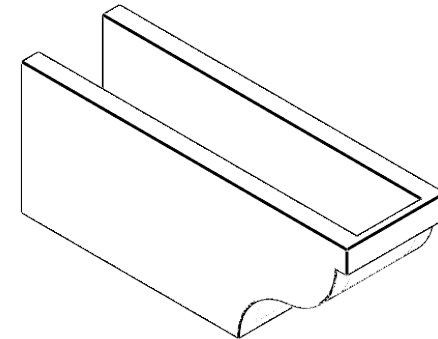

ITEM NUMBER: RFTURO06X08000X20000X008GAR00RCPR

6"W X 8"H X 20"L TIMBERTHANE ROUGH CEDAR GARNER FAUX WOOD OPEN RAFTER TAIL, 8"L END, PRIMED TAN

ISOMETRIC

GENERATED DATE : 03/02/2023

EKENA MILLWORK
2300 WEST MAIN ST.
CLARKSVILLE, TX 75426
TOLL FREE: 866-607-0453
WWW.EKENAMILLWORK.COM

NOTES

1. INSTALLATION TO BE COMPLETED IN ACCORDANCE WITH MANUFACTURER'S SPECIFICATIONS.
2. DRAWING MAY NOT BE TO SCALE
3. THIS DRAWING IS INTENDED FOR DESIGN AND PLANNING PURPOSES ONLY.
4. ALL INFORMATION CONTAINED HEREIN WAS CURRENT AT THE TIME OF DEVELOPMENT BUT MUST BE REVIEWED AND APPROVED BY THE PRODUCT MANUFACTURER TO BE CONSIDERED ACCURATE.
5. TIMBERTHANE ARCHITECTURAL PRODUCTS ARE MADE FROM HIGH DENSITY URETHANE AND COME FACTORY PRIMED