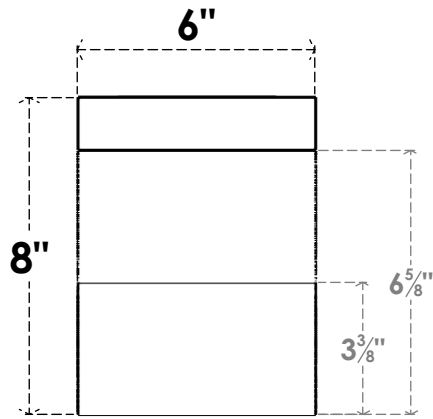

ITEM NUMBER: RFTURO06X08000X20000X008GAR00RCPR

6"W X 8"H X 20"L TIMBERTHANE ROUGH CEDAR GARNER FAUX WOOD OPEN RAFTER TAIL, 8"L END, PRIMED TAN

ISOMETRIC

GENERATED DATE : 03/02/2023

EKENA MILLWORK
2300 WEST MAIN ST.
CLARKSVILLE, TX 75426
TOLL FREE: 866-607-0453
WWW.EKENAMILLWORK.COM

NOTES

1. INSTALLATION TO BE COMPLETED IN ACCORDANCE WITH MANUFACTURER'S SPECIFICATIONS.
2. DRAWING MAY NOT BE TO SCALE
3. THIS DRAWING IS INTENDED FOR DESIGN AND PLANNING PURPOSES ONLY.
4. ALL INFORMATION CONTAINED HEREIN WAS CURRENT AT THE TIME OF DEVELOPMENT BUT MUST BE REVIEWED AND APPROVED BY THE PRODUCT MANUFACTURER TO BE CONSIDERED ACCURATE.
5. TIMBERTHANE ARCHITECTURAL PRODUCTS ARE MADE FROM HIGH DENSITY URETHANE AND COME FACTORY PRIMED