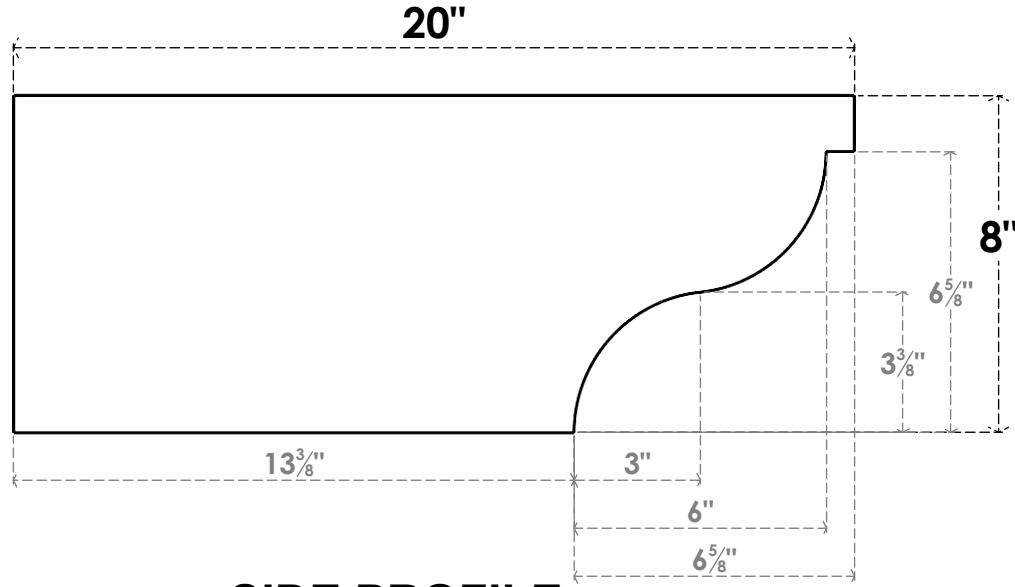

ITEM NUMBER: RFTURO06X08000X20000X008GAR00RCPR

6"W X 8"H X 20"L TIMBERTHANE ROUGH CEDAR GARNER FAUX WOOD OPEN RAFTER TAIL, 8"L END, PRIMED TAN

ISOMETRIC

GENERATED DATE : 03/02/2023

EKENA MILLWORK
2300 WEST MAIN ST.
CLARKSVILLE, TX 75426
TOLL FREE: 866-607-0453
WWW.EKENAMILLWORK.COM

NOTES

1. INSTALLATION TO BE COMPLETED IN ACCORDANCE WITH MANUFACTURER'S SPECIFICATIONS.
2. DRAWING MAY NOT BE TO SCALE
3. THIS DRAWING IS INTENDED FOR DESIGN AND PLANNING PURPOSES ONLY.
4. ALL INFORMATION CONTAINED HEREIN WAS CURRENT AT THE TIME OF DEVELOPMENT BUT MUST BE REVIEWED AND APPROVED BY THE PRODUCT MANUFACTURER TO BE CONSIDERED ACCURATE.
5. TIMBERTHANE ARCHITECTURAL PRODUCTS ARE MADE FROM HIGH DENSITY URETHANE AND COME FACTORY PRIMED