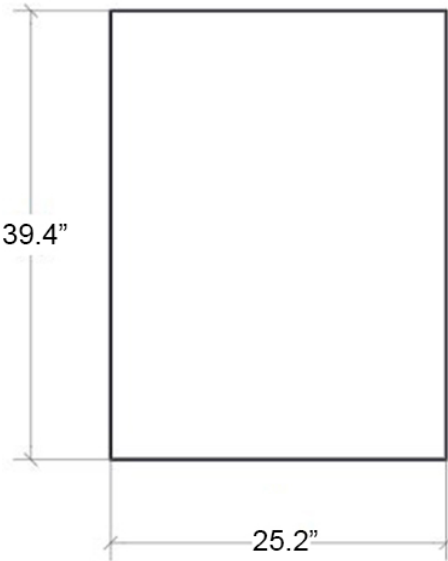

Speci 56311

Features

- Wall Mirror
- Beveled Edges
- 5 mm Glass Thickness
- Rectangular
- Reversible
- Made in Italy

SKU# | Option:

- Speci 56311 | Mirror Glass

Finishes:

* WS Bath Collections reserves the right to revise dimensions or information on this sheet without notice

Collection Speci	Model Speci 56311	Dimensions Metric <i>1 inch = 2.54 cm</i> <i>1 inch = 25.4 mm</i>	 1051 Lea Drive - Collegeville, PA 19426 Tel. 215 513 9400 - Fax 610 831 0215 www.ws bathcollections.com - info@ws bathcollections.com
----------------------------	-------------------------------	--	---

Product Specs Sheets

Collection
Speci

Model |
Speci 56311

Dimensions Metric
1 inch = 2.54 cm
1 inch = 25.4 mm

1051 Lea Drive - Collegeville, PA 19426
Tel. 215 513 9400 - Fax 610 831 0215
www.ws bathcollections.com - info@ws bathcollections.com