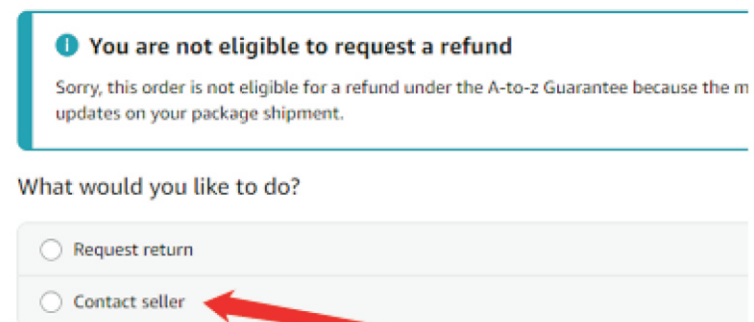

【Kindly Remeber】

If the products you receive in this package are not all of the items you purchased, please be patient. The rest of the products will be delivered by other packages. If you would like to know where the rest of the package has arrived, please contact us through Amazon. We will get back to you within 12 hours.

Please feel free to contact us if there any damage caused in transit. And do not return the product without communication. That's very important for us. Thank you for your understanding.

You can contact us in the following ways :

1. Find your order in the list and Select **【Problem with order】** .

2. Choose your topic from list displayed and Select **【Contact seller】** .

3. We will get back to you immediately as soon as we receive your message.