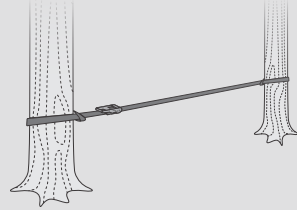

MATERIAL : 2" High Tenacity Polyfilament Webbing

DIMENSIONS : 49' x 2" / 15m x 5cm

WEIGHT : 7lbs / 3.2kg

CAPACITY : 300lbs / 136kg

Eagles Nest Outfitters, Inc.
Designed in Asheville, North Carolina, USA

Your ENO adventure begins now.
Show us where you 'Get Out and Hang'.

#ENOnation

enonation.com

100% recyclable.
Please recycle this tag.

Our pledge to the planet.

Our commitment to sustainability means we challenge ourselves to create responsibly made products and model our business to positively impact environmental initiatives.

Whether we're planting two trees for each hammock sold or giving back 1% of our profits to support the planet, you can relax assured that your ENO purchase helps make the world a better place to hang.

Follow our progress at:

enonation.com/sustainability

SlackWire™
Slackline