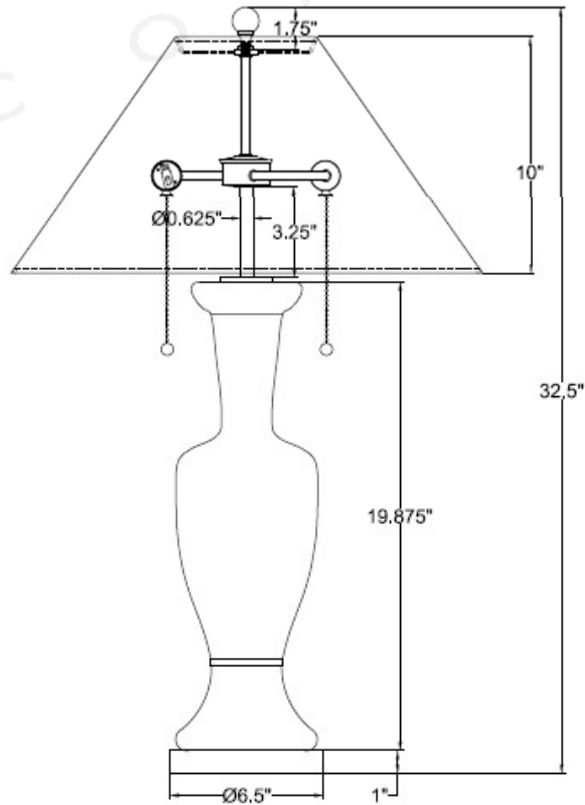

ITEM: 6000-1066

Overall Dimensions

Height: 32.5"

Diameter: 20"

TOP VIEW

FRONT VIEW