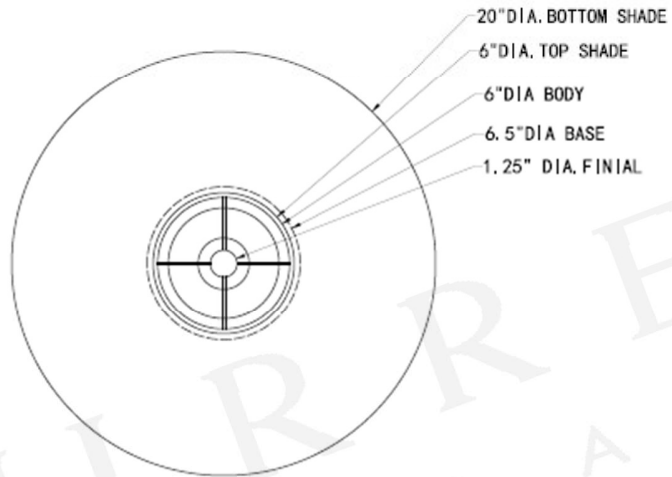

ITEM: 6000-1066

Overall Dimensions

Height: 32.5"

Diameter: 20"

TOP VIEW

FRONT VIEW