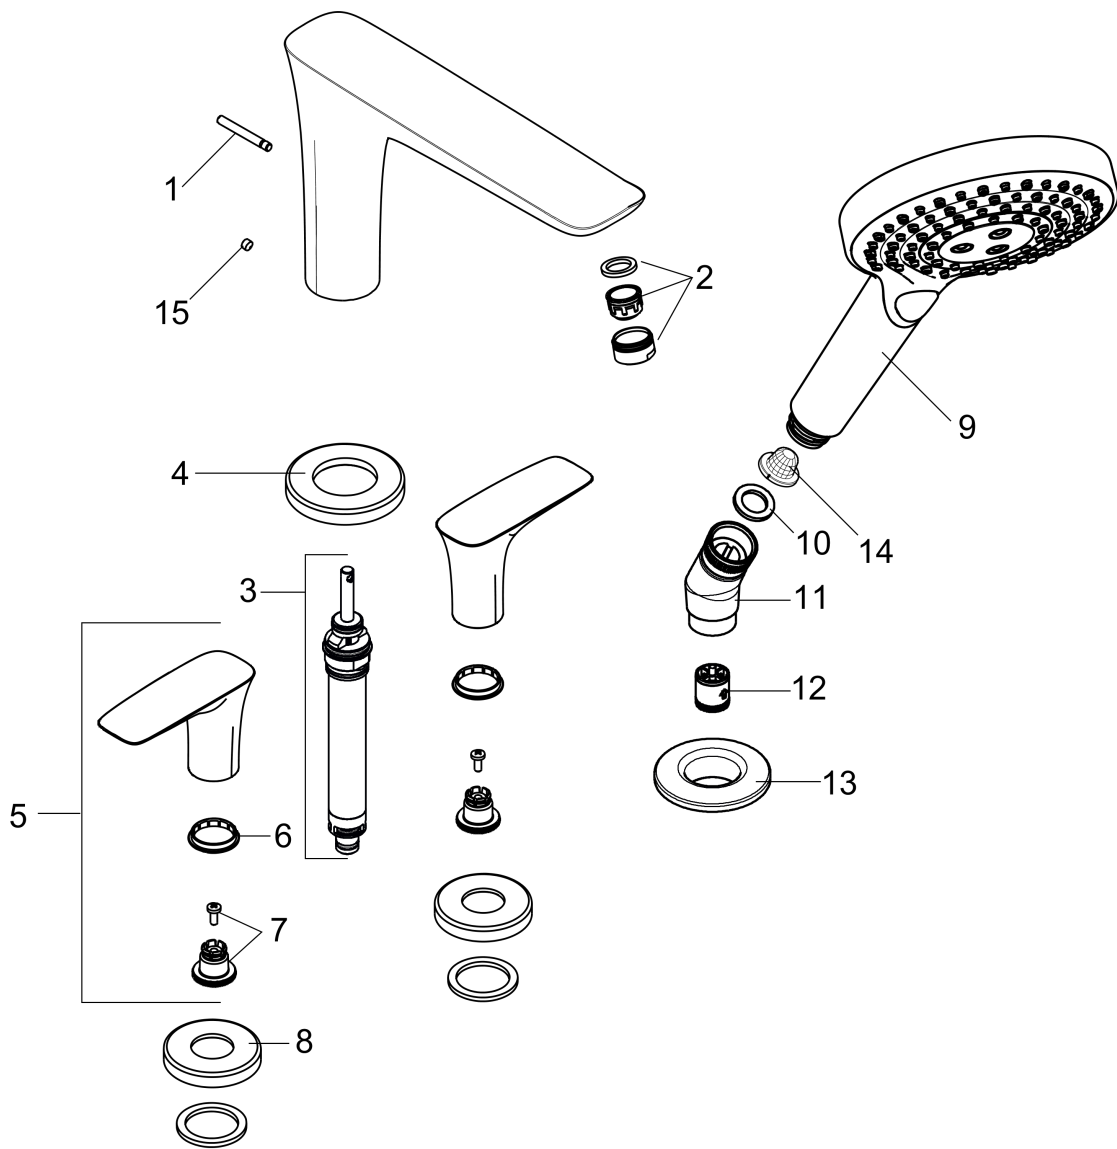

PuraVida
4-Hole Roman Tub Set Trim with 1.75 GPM Handshower
 Finishes : **chrome** Part no. : **15456001**

Description

Features

- Flow: 5.92 GPM (22.4 L/Min)
- flow rate of hand shower at 3 bar: 1.75 GPM (6.6 L/Min)
- 90° ceramic valves
- Integrated double backflow prevention

Item details

List Price \$ 1,553.00

Technology

Compliance

Product image

Scale drawing

PuraVida
4-Hole Roman Tub Set Trim with 1.75 GPM Handshower
 Finishes : **chrome** Part no. : **15456001**

Exploded drawing

Year of production: >01/19

PuraVida

4-Hole Roman Tub Set Trim with 1.75 GPM Handshower

Finishes : **chrome** Part no. : **15456001**

Spare parts list

Year of production: >01/19

Pos.	Description	Part no.	Price	PU
1	diverter knob	98707000	-	1
2	aerator swivelling M24x1 (30 l/min)	95565000	-	1
3	selector assy	96775000	-	1
4	escutcheon Ø 70 mm	97779000	-	1
5	handle	95818000	-	1
6	set of color-rings cold / hot water	95819000	-	1
7	handle fixing set	94184000	-	1
8	escutcheon	31098000	-	1
9	handshower	26036001	-	1
10	seal	98058000	-	1
11	shower holder	28071000	-	1
12	set of non return valves DW 15	94074000	-	1
13	escutcheon Ø 52 mm	97159000	-	1
14	filter	92672000	-	1
15	hollow set screw M6x5	98447000	-	1
a	flat seal	98749000	-	1
b	O-Ring 14x2,5	98189000	-	1
c	O-Ring 23x2,5	98183000	-	1
d	O-Ring 22x2	98185000	-	1
e	O-ring 9x2,5	98217000	-	1
f	O-ring 58x3	98202000	-	1