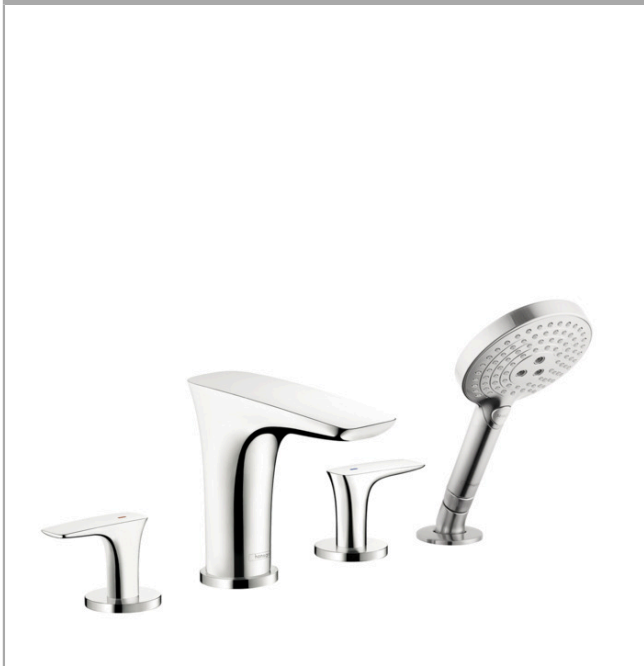

PuraVida
4-Hole Roman Tub Set Trim with 1.75 GPM Handshower
 Finishes : **chrome** Part no. : **15456001**

Description

Features

- Flow: 5.92 GPM (22.4 L/Min)
- flow rate of hand shower at 3 bar: 1.75 GPM (6.6 L/Min)
- 90° ceramic valves
- Integrated double backflow prevention

Item details

List Price \$ 1,553.00

Technology

Compliance

Product image

Scale drawing

PuraVida
4-Hole Roman Tub Set Trim with 1.75 GPM Handshower
 Finishes : **chrome** Part no. : **15456001**

Exploded drawing

Year of production: >01/19

PuraVida

4-Hole Roman Tub Set Trim with 1.75 GPM Handshower

Finishes : **chrome** Part no. : **15456001**

Spare parts list

Year of production: >01/19

Pos.	Description	Part no.	Price	PU
1	diverter knob	98707000	-	1
2	aerator swivelling M24x1 (30 l/min)	95565000	-	1
3	selector assy	96775000	-	1
4	escutcheon Ø 70 mm	97779000	-	1
5	handle	95818000	-	1
6	set of color-rings cold / hot water	95819000	-	1
7	handle fixing set	94184000	-	1
8	escutcheon	31098000	-	1
9	handshower	26036001	-	1
10	seal	98058000	-	1
11	shower holder	28071000	-	1
12	set of non return valves DW 15	94074000	-	1
13	escutcheon Ø 52 mm	97159000	-	1
14	filter	92672000	-	1
15	hollow set screw M6x5	98447000	-	1
a	flat seal	98749000	-	1
b	O-Ring 14x2,5	98189000	-	1
c	O-Ring 23x2,5	98183000	-	1
d	O-Ring 22x2	98185000	-	1
e	O-ring 9x2,5	98217000	-	1
f	O-ring 58x3	98202000	-	1