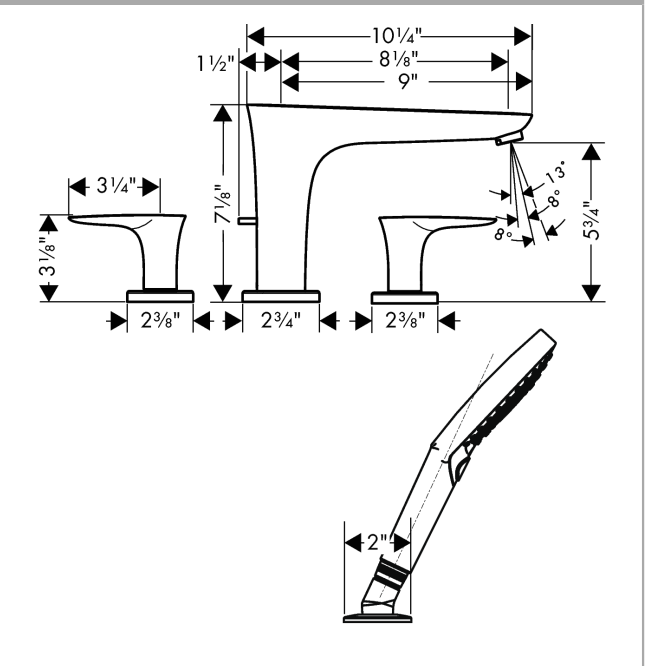

PuraVida
4-Hole Roman Tub Set Trim with 1.75 GPM Handshower
 Finishes : **chrome** Part no. : **15456001**

Description

Features

- Flow: 5.92 GPM (22.4 L/Min)
- flow rate of hand shower at 3 bar: 1.75 GPM (6.6 L/Min)
- 90° ceramic valves
- Integrated double backflow prevention

Item details

List Price \$ 1,553.00

Technology

Compliance

Product image

Scale drawing

PuraVida
4-Hole Roman Tub Set Trim with 1.75 GPM Handshower
 Finishes : **chrome** Part no. : **15456001**

Exploded drawing

Year of production: >01/19

PuraVida

4-Hole Roman Tub Set Trim with 1.75 GPM Handshower

Finishes : **chrome** Part no. : **15456001**

Spare parts list

Year of production: >01/19

Pos.	Description	Part no.	Price	PU
1	diverter knob	98707000	-	1
2	aerator swivelling M24x1 (30 l/min)	95565000	-	1
3	selector assy	96775000	-	1
4	escutcheon Ø 70 mm	97779000	-	1
5	handle	95818000	-	1
6	set of color-rings cold / hot water	95819000	-	1
7	handle fixing set	94184000	-	1
8	escutcheon	31098000	-	1
9	handshower	26036001	-	1
10	seal	98058000	-	1
11	shower holder	28071000	-	1
12	set of non return valves DW 15	94074000	-	1
13	escutcheon Ø 52 mm	97159000	-	1
14	filter	92672000	-	1
15	hollow set screw M6x5	98447000	-	1
a	flat seal	98749000	-	1
b	O-Ring 14x2,5	98189000	-	1
c	O-Ring 23x2,5	98183000	-	1
d	O-Ring 22x2	98185000	-	1
e	O-ring 9x2,5	98217000	-	1
f	O-ring 58x3	98202000	-	1