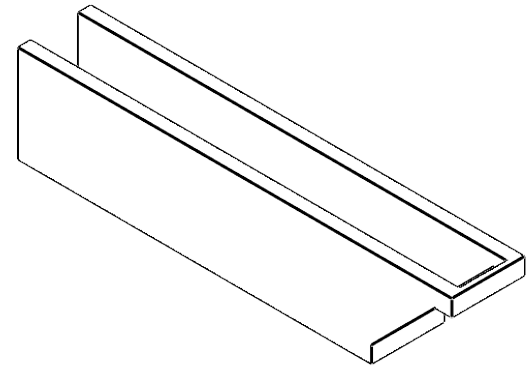

# ITEM NUMBER: RFTURO060X08000X36000X008BUR00RCPR

6"W X 8"H X 36"L TIMBERTHANE ROUGH CEDAR BURLINGTON FAUX WOOD OPEN RAFTER TAIL, 8"L END, PRIMED TAN  
**36"**

**SIDE PROFILE**

**FRONT PROFILE**

**ISOMETRIC**

GENERATED DATE : 03/02/2023

EKENA MILLWORK  
2300 WEST MAIN ST.  
CLARKSVILLE, TX 75426  
TOLL FREE: 866-607-0453  
WWW.EKENAMILLWORK.COM

**NOTES**

1. INSTALLATION TO BE COMPLETED IN ACCORDANCE WITH MANUFACTURER'S SPECIFICATIONS.
2. DRAWING MAY NOT BE TO SCALE
3. THIS DRAWING IS INTENDED FOR DESIGN AND PLANNING PURPOSES ONLY.
4. ALL INFORMATION CONTAINED HEREIN WAS CURRENT AT THE TIME OF DEVELOPMENT BUT MUST BE REVIEWED AND APPROVED BY THE PRODUCT MANUFACTURER TO BE CONSIDERED ACCURATE.
5. TIMBERTHANE ARCHITECTURAL PRODUCTS ARE MADE FROM HIGH DENSITY URETHANE AND COME FACTORY PRIMED