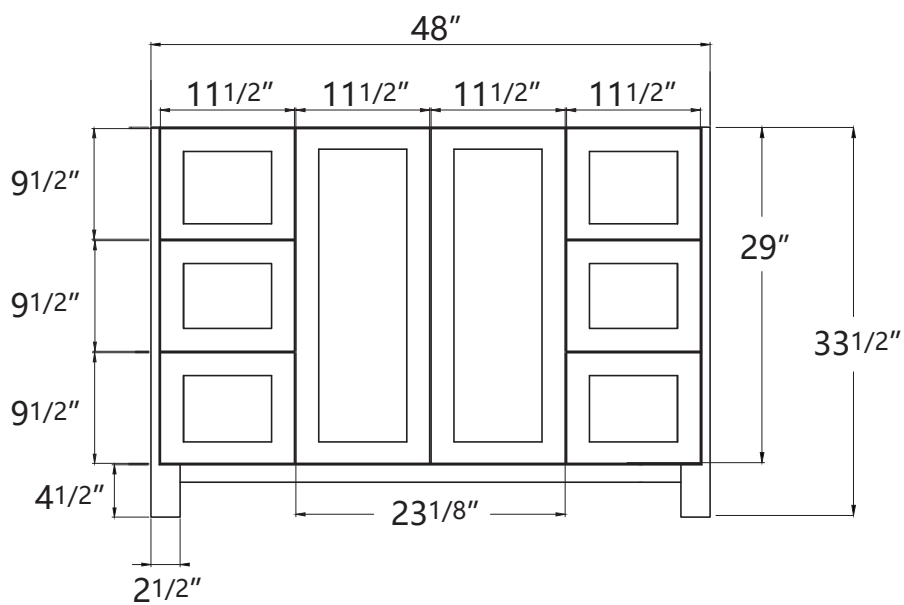

ZEAFIVE[®]

DIMENSION DETAILS

BATHROOM VANITY

ZBE48"

PRODUCT
INSTRUCTION
VIDEO

 Email: service@bestgosupplychaininc.com

VANITY SIZE

Front View

Side View