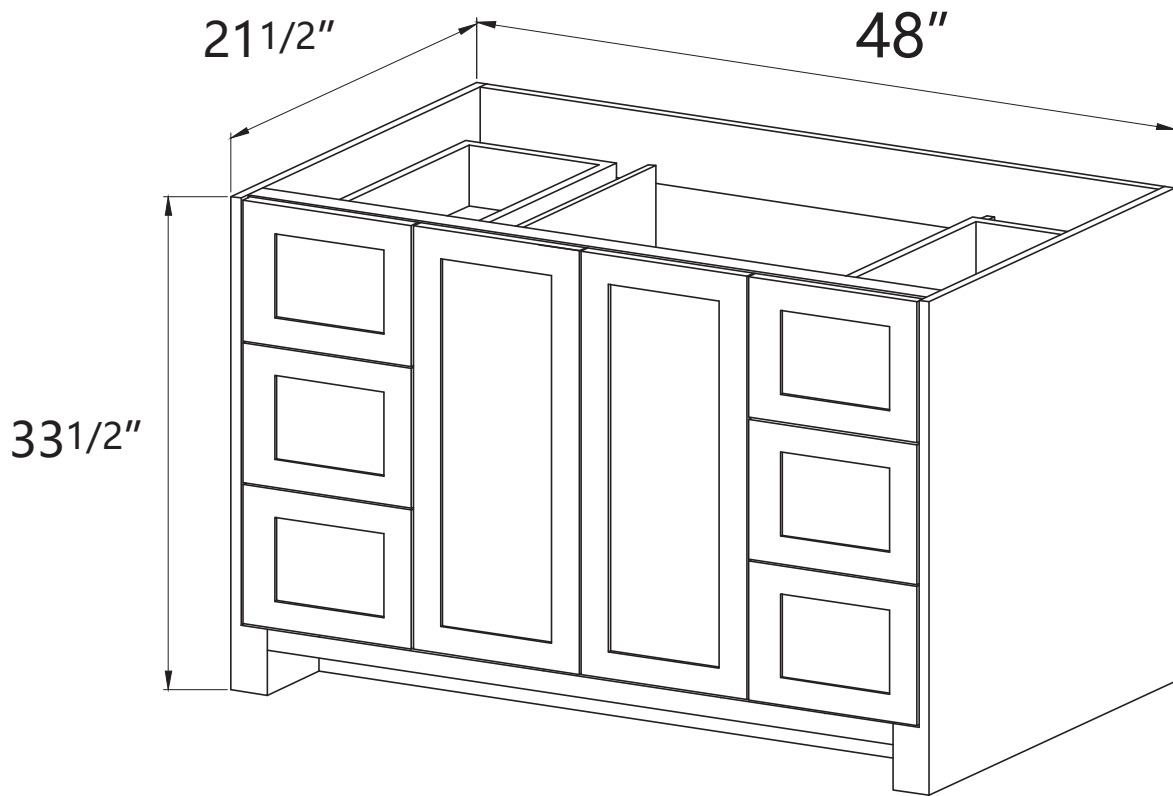

ZEAFIVE[®]

DIMENSION DETAILS

BATHROOM VANITY

ZBE48"

PRODUCT
INSTRUCTION
VIDEO

 Email: service@bestgosupplychaininc.com

VANITY SIZE

Front View

Side View