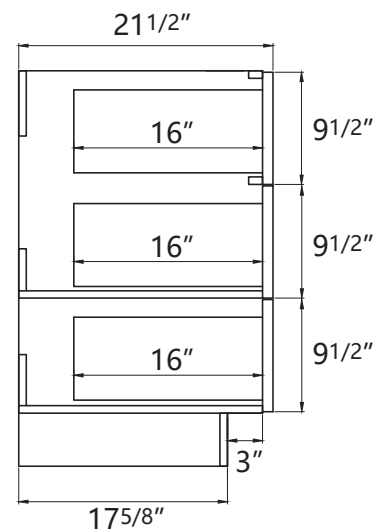

ZEAFIVE[®]

DIMENSION DETAILS

BATHROOM VANITY

ZBE48"

PRODUCT
INSTRUCTION
VIDEO

 Email: service@bestgosupplychaininc.com

VANITY SIZE

Front View

Side View