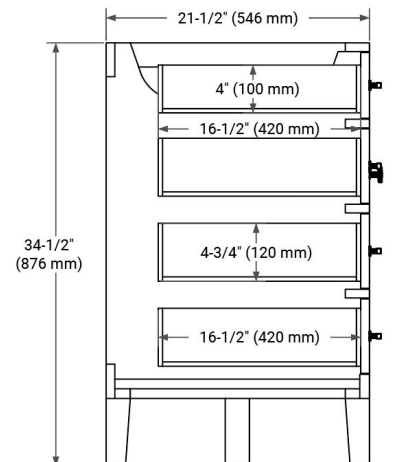

## BASE CABINET DIMENSIONS

72" W x 21.5" D x 34.5" H

# 72" DOUBLE OVAL SINK COUNTERTOP WITH 1.5 IN. THICKNESS

## OVERALL DIMENSIONS

72.25" W x 22" D x 1.5" H