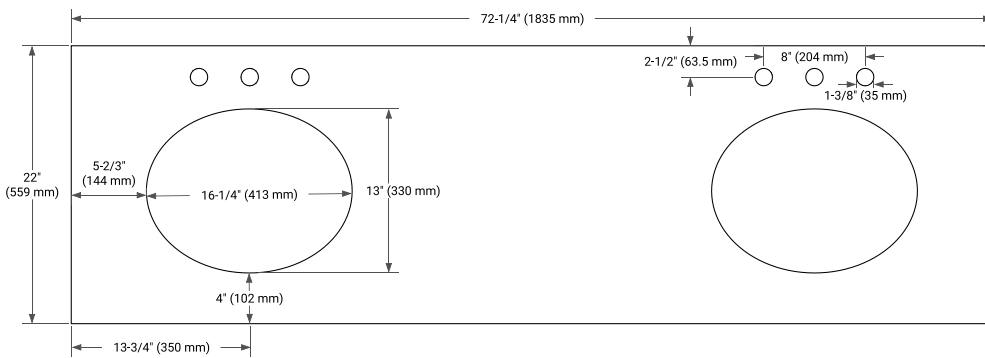

72" DOUBLE OVAL SINK COUNTERTOP WITH 1.5 IN. THICKNESS

OVERALL DIMENSIONS

72.25" W x 22" D x 1.5" H

COUNTERTOP OPTIONS

FEATURES

- Solid countertop with mitered edges & seams
- Undermount white oval sink
- Pre-drilled for 8" widespread faucet

INCLUDED

- Countertop
- Matching Backsplash
- Oval Sinks

COUNTERTOP PLAN VIEW