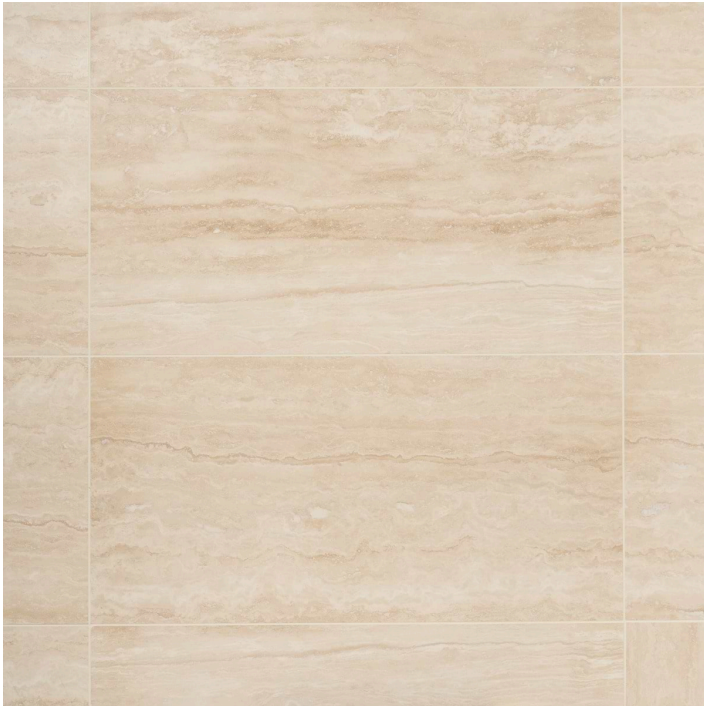

IVORY TRAVERTINE PREMIUM 18X36 VEIN CUT FILLED HONED TILE

The Ivory Travertine Premium 18x36 Vein Cut Filled Honed Stone Tile is a premium travertine with a light tonality, featuring bands of white, cream, and taupe that highlight the stone's natural layering. This vein-cut travertine is filled with a cement-based blend then honed smooth. Adding effortless elegance to walls and floors, each of these large-format tiles is suited to residential and commercial spaces.

SPECIFICATIONS

Colorway

Ivory

Commercial

Wall, Floor

Finish

Honed

Item Size

17.99" x 35.98"

Material

Travertine

Residential

Wall, Floor

PRODUCT GALLERY

DETAILED SPECS

Available Sizes

Weight

49.5 lbs

DIMENSIONS

Sample Size

6" x 6"

TRAVERTINE PREMIUM

With a classic vein cut and warm coloring, our Travertine collection embodies the understated elegance this natural stone is known for. Each cut reveals the intricate sedimentary layers that formed it, showcasing linear veins that range from creamy white and light tan to dark taupe. Its highly textured surface is then filled and smoothed to a matte finish while maintaining an earthy, tactile essence that infuses spaces with natural beauty.