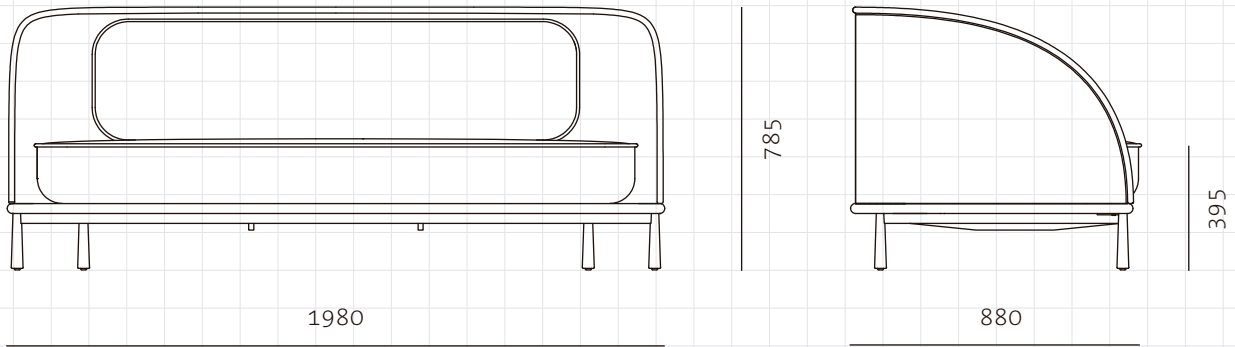

Arc Sofa Three Seater

CODE

AR-S420

DIMENSIONS

W1980 x D880 x H785mm

NET WEIGHT

Seating height: 395mm

ENVIRONMENT

76.0 kg

MATERIALS

Indoor

Wood veneer base, Steel black powder coat matt leg, Upholstery

*Please refer to website or contact your local representative for complete material swatches.

SHIPPING

Package	Assembled		
Package Qty	1 pcs/box		
Packaging	Measurement (mm)	Volume (cbm)	Gross Weight (kg)
FCL	W2065 x D965 x H890	1.77	89.70
LCL/AIR	W2085 x D985 x H985	2.02	113.57