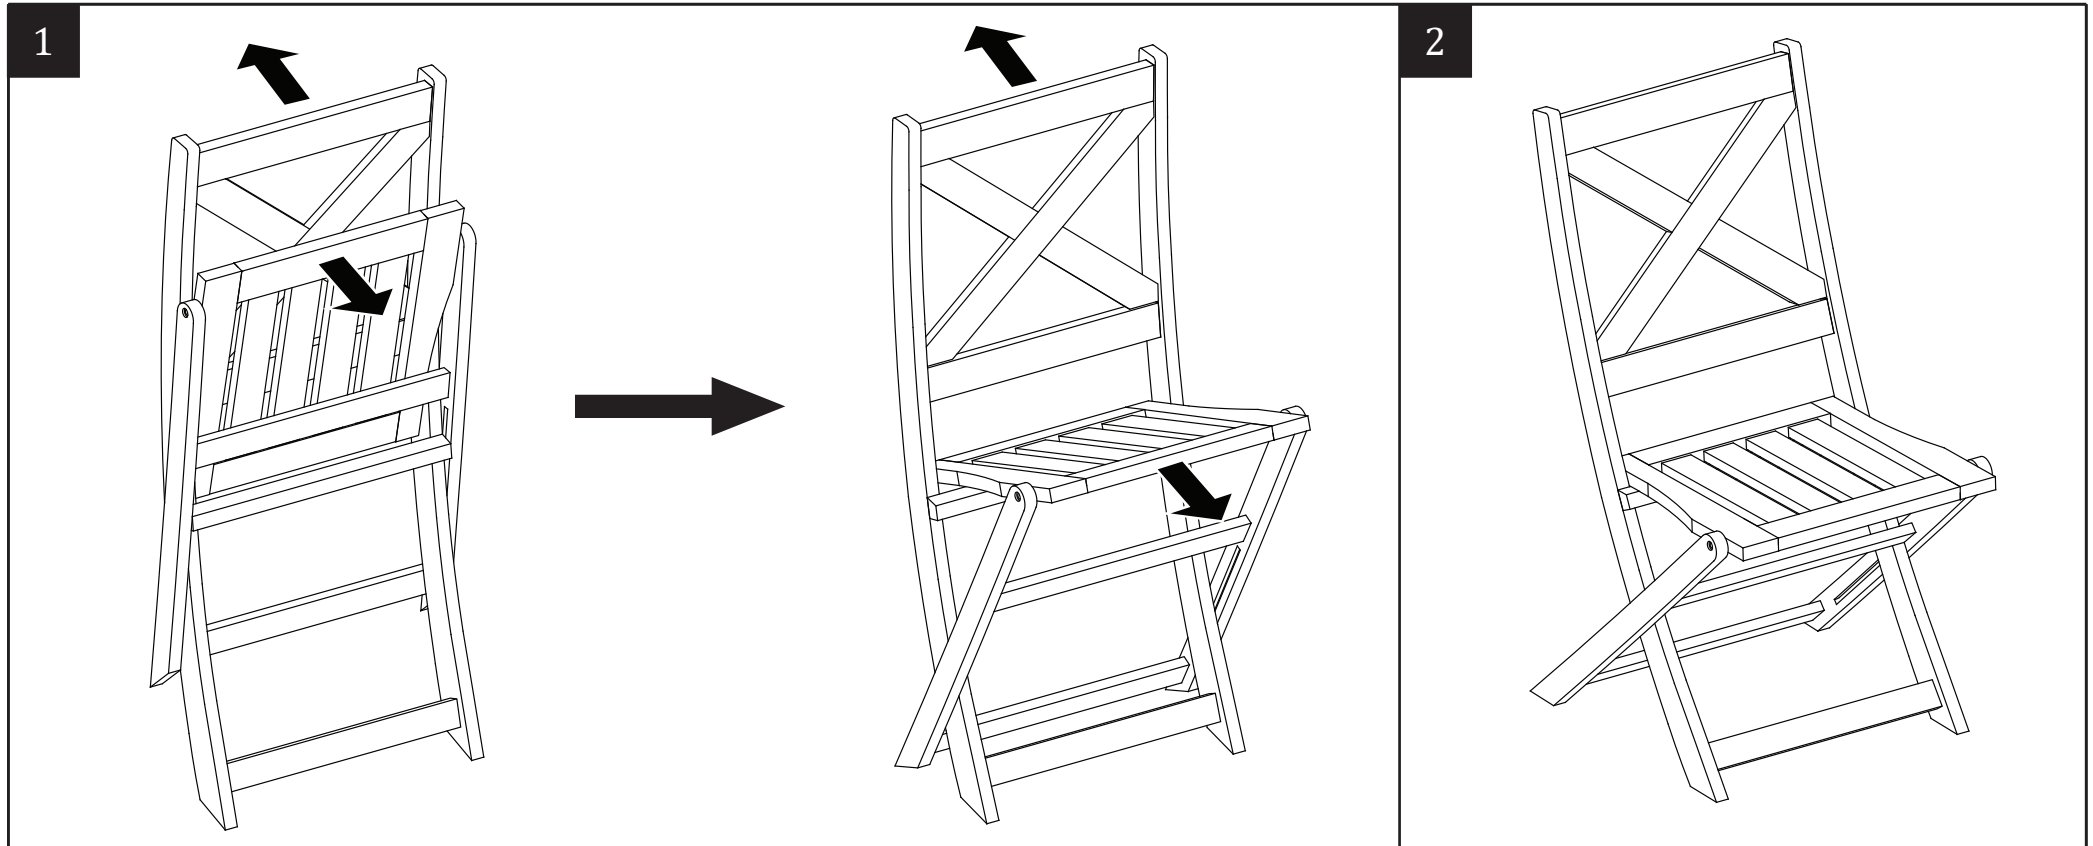

Product Dimensions: 18.9" W x 22.4" D x 35.4" H

Weight Capacity : 220 lbs

Warning : Do not stand on chair

Warning : Do not over torque bolts / screws

PREPARATION

- *Before beginning assembly of product, make sure all parts are present. Compare parts with package contents list and hardware contents list.
- *If any part is missing or damaged, do not attempt to assemble the product.
- *Estimated Assembly Time : 1 minutes.
- *Tools Required for Assembly (included): Allen Key
- *If you are having difficulty, our friendly Customer care team is always here to help.

Step 1
Open the chair Vertical arrows

Step 2 Complete product.