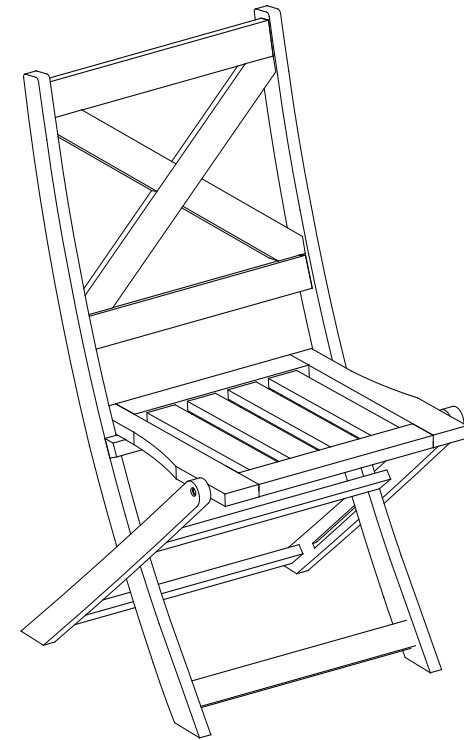

* If any part is missing or damaged, do not attempt to assemble the product.

* Estimated Assembly Time: 1 minutes.

* **Tools Required for Assembly (included): Allen Key**

CARE AND MAINTENANCE

Store outdoor furniture indoors or cover well when not in use. Dust regularly with small brush or vacuum. Spills should be taken care of immediately before they harden or stain with a slightly damp sponge.

Product Dimensions: 18.9" W x 22.4" D x 35.4" H

Weight Capacity : 220 lbs

Warning : Do not stand on chair

Warning : Do not over torque bolts / screws

PREPARATION

- *Before beginning assembly of product, make sure all parts are present. Compare parts with package contents list and hardware contents list.
- *If any part is missing or damaged, do not attempt to assemble the product.
- *Estimated Assembly Time : 1 minutes.
- *Tools Required for Assembly (included): Allen Key
- *If you are having difficulty, our friendly Customer care team is always here to help.