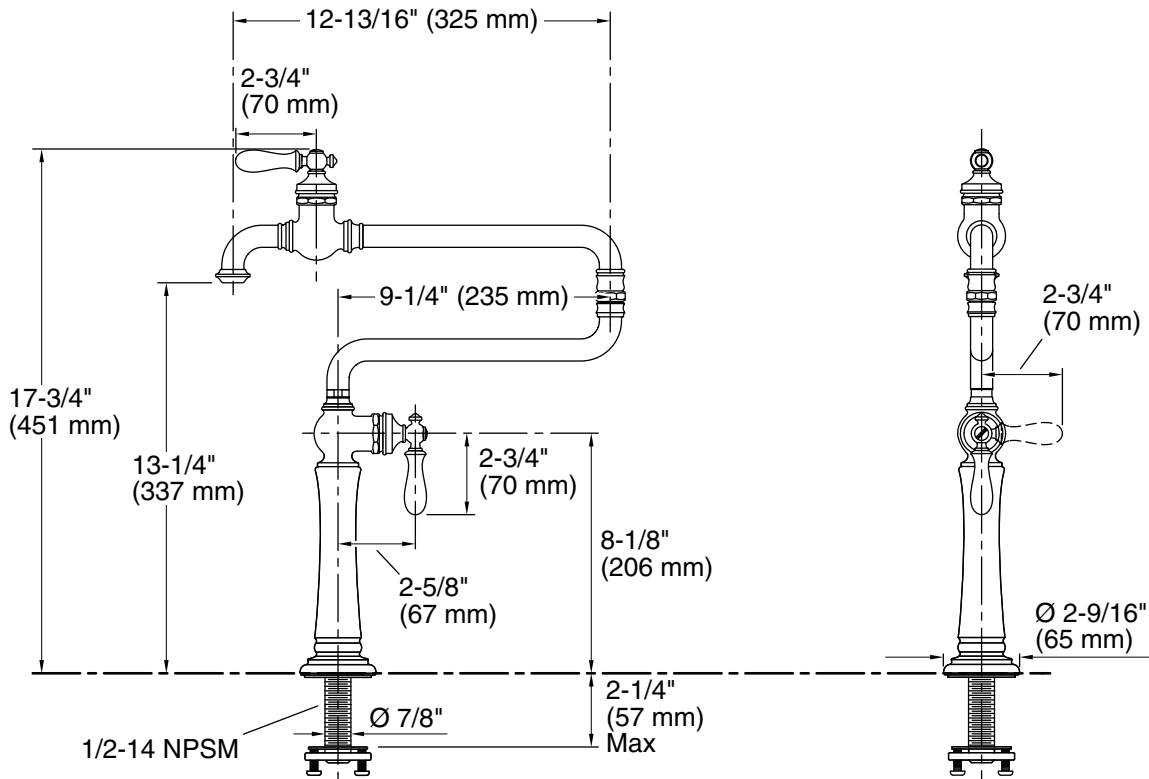

Technical Information

All product dimensions are nominal.

Faucet flow rate: 3.2 gal/min (12.1 l/min)

Spout:

Spout reach: 22" (559 mm)

Notes

Install this product according to the installation guide.

Supply hose not included. Requires a flexible supply hose with a 3/8" compression nut and 1/2-14 NPSM nut.