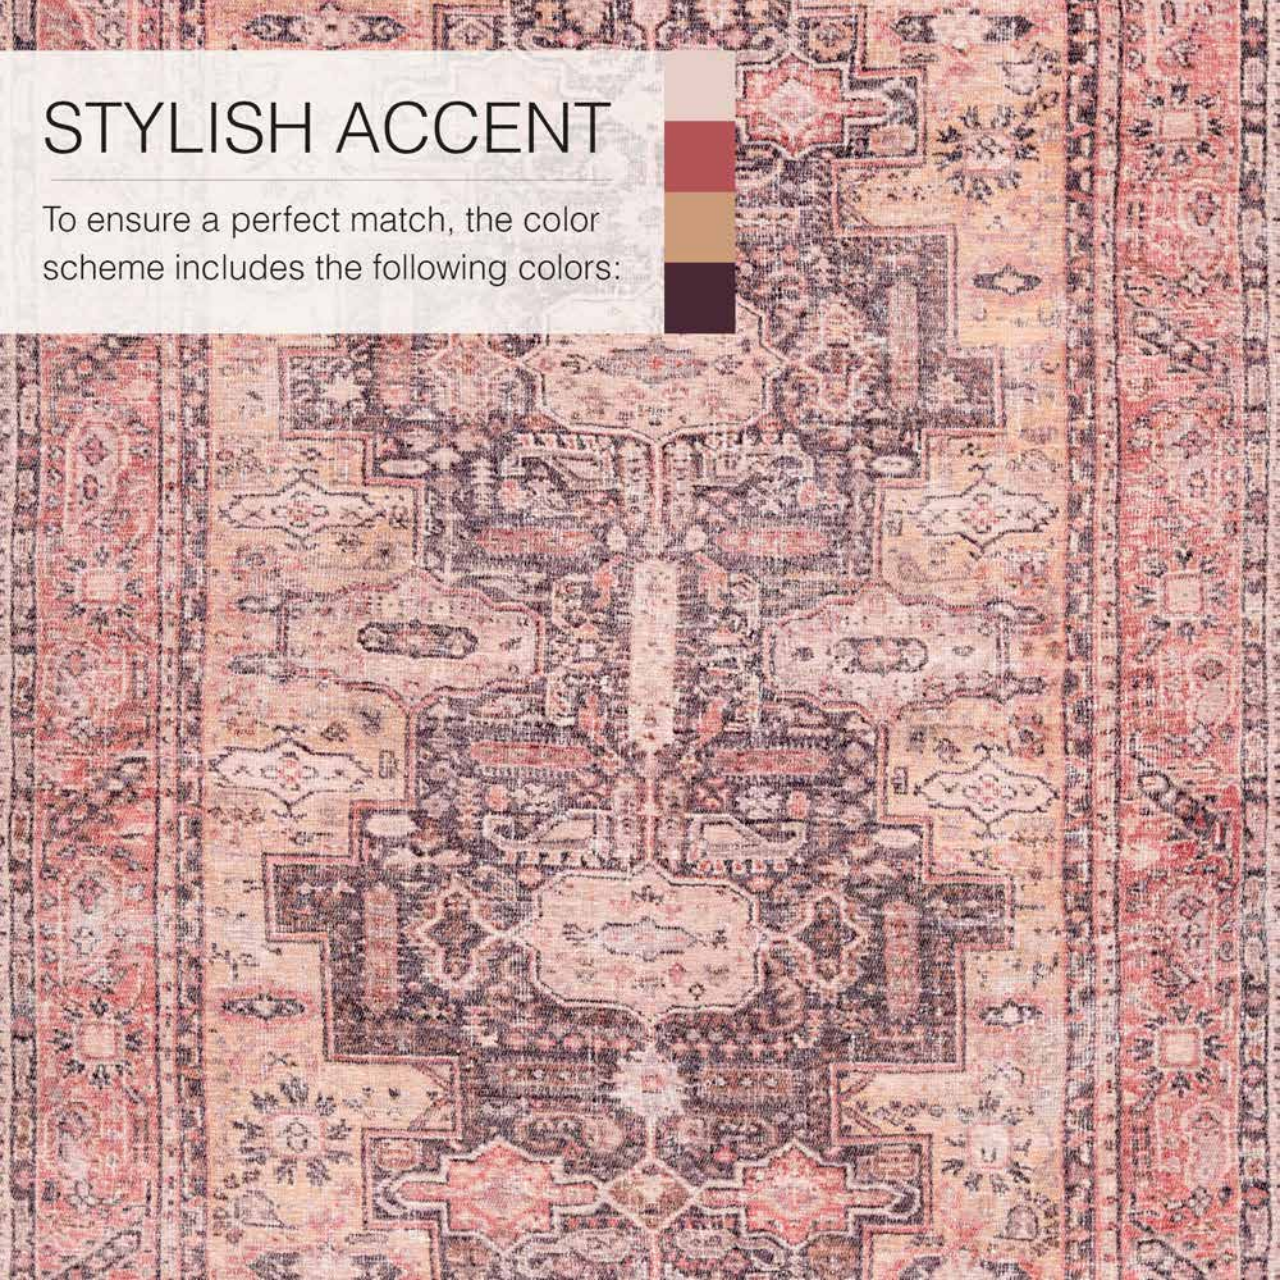

TRIBAL MEDALLION RUG

PINK & DARK PURPLE

Everyday
Luxury

Kid & Pet
Friendly

Easy
Care

Traditional
Style

GLOBAL GLAMOUR

Timelessness with a modern flair, this softly faded tribal medallion and floral accents rug boasts contemporary colors of deep purple, pink, and tan.

TEXTURE RICH

This low-pile rug is made of soft polyester and features a one-of-a-kind bohemian design.

RUG MAINTAINANCE

Blot stains immediately and clean using a mild soap mixed with equal parts white vinegar and water. Vacuum regularly with beater bar off.

STYLISH ACCENT

To ensure a perfect match, the color scheme includes the following colors:

FIBER AT A GLANCE

Rug Material	Texture	Durability	Moisture Resistance	Stain Resistance	Minimal Shedding	Sustainable
Wool	Medium	High	✓	✓	×	✓
Cotton	Soft	Average	×	×	✓	✓
Acrylic	Soft	Average	×	×	✓	×
Silk	Soft	Low/Average	×	×	✓	✓
Viscose/Rayon	Soft	Low	×	×	×	×
Jute/Sisal/Hemp	Course	Average	×	×	×	✓
Polypropylene/ Polyester/PET	Medium/Soft	High	✓	✓	✓	×