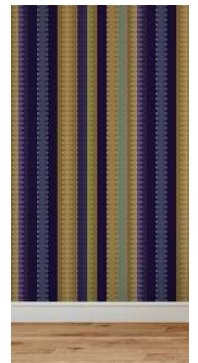

Additional Details

SKU: PW002W

CUSTOMERS ALSO VIEWED

PROSPERITY DESIGNER
WALLPAPER (\$ / SQ. FT.)

\$7.00

VICTORIA WALLPAPER
ROLL

Retail: ~~\$7.00~~

GEMSTC
DESIGN