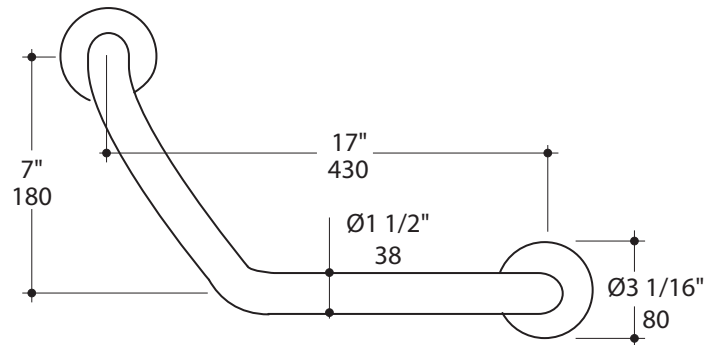

Features:

- Wall-mount grab bar
- Stainless steel construction
- Includes mounting hardware

Finish Options:

- 10 - Polished Stainless Steel
- 21 - Brushed Stainless Steel
- 44 - Matte Black
- MW - Matte White
- BPW - Brass Powder Coated

LACAVA reserves the right to revise any dimension or information on this sheet without notice. Dimensions are nominal and may vary within an industry accepted tolerance of 1/4". Drawings provided herein are meant to give the user an idea of the product and are not made to scale. Location of plumbing is meant for reference, your specific application may vary.
Revised: 12/16/2021