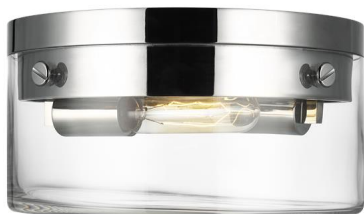

GENERATION LIGHTING

CF1002PN: 2 - Light Flush Mount

Dimensions:

Diameter: 11 3/8" **Wire:** 8" (color/Black/White)
Height: 5 1/2" **Mounting Proc.:** Set Screw(s)
Weight: 7.8 lbs. **Connection:** Mounted To Box

Bulbs:

2 - Medium T10 60w Max. 120v - Not included

Material List:

1 Body - Steel - Polished Nickel

Safety Listing:

Safety Listed for Damp Locations
 Safety Listed for Damp Locations

Instruction Sheets:

Trilingual (English, Spanish, and French) (CF1002)

Collection: Garrett

UPC #: 014817594775

Finish: Polished Nickel (PN)

Shade / Glass / Diffuser Details:

Part	Material	Finish	Quantity	Item Number	Length	Width	Height	Diameter	Fitter Diameter	Shade Top Length	Shade Top Width	Shade Top Diameter
Shade	Glass	Clear	1				4 1/2	11 3/8				