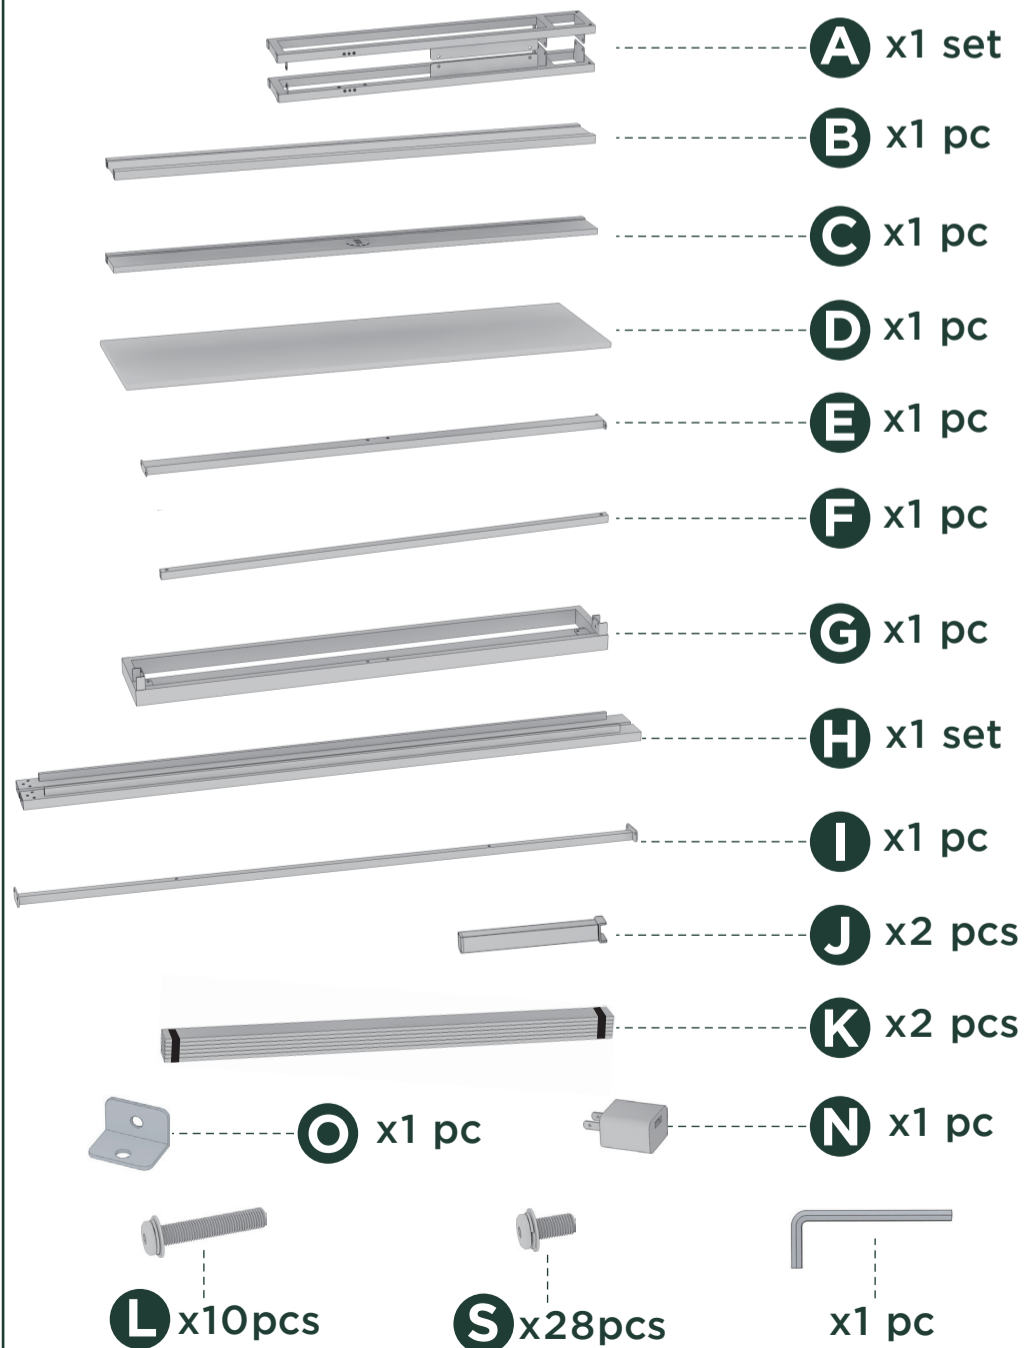

# Numbering System  
Easy assembly by following 1,2,3...

# Ironline Platform Bed Frame With Shelf

## Components

1

2

3

4

5

6

7

8

9

10

11

Please peel off the upper strip  
Non-Slip tape keeps your  
mattress in place

12