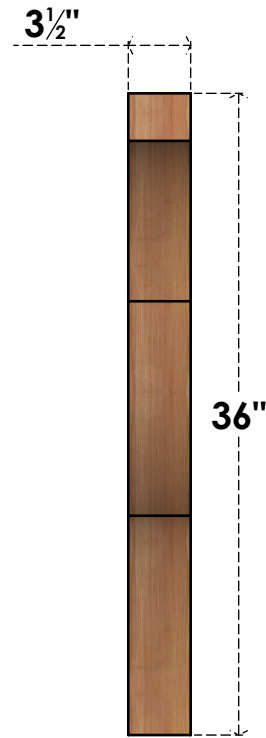

BRC04X28X36FST00SWR

3 1/2"W X 28"D X 36"H FUNSTON SMOOTH BRACE, WESTERN RED CEDAR

SIDE

FRONT

EKENA MILLWORK
 2300 WEST MAIN ST.
 CLARKSVILLE, TX 75426
 TOLL FREE: 866-607-0453
 WWW.EKENAMILLWORK.COM

NOTES

1. INSTALLATION TO BE COMPLETED IN ACCORDANCE WITH MANUFACTURER'S SPECIFICATIONS.
2. DRAWING MAY NOT BE TO SCALE
3. THIS DRAWING IS INTENDED FOR DESIGN AND PLANNING PURPOSES ONLY.
4. ALL INFORMATION CONTAINED HEREIN WAS CURRENT AT THE TIME OF DEVELOPMENT BUT MUST BE REVIEWED AND APPROVED BY THE PRODUCT MANUFACTURER TO BE CONSIDERED ACCURATE.
5. PRODUCTS ARE NOT KILN DRIED. THIS ITEM IS UNIQUE AND WILL CONTAIN THE NATURAL VARIATIONS THAT THE WOOD SPECIES OFFERS. THIS MAY RESULT IN VARIATIONS UP TO 1/4"