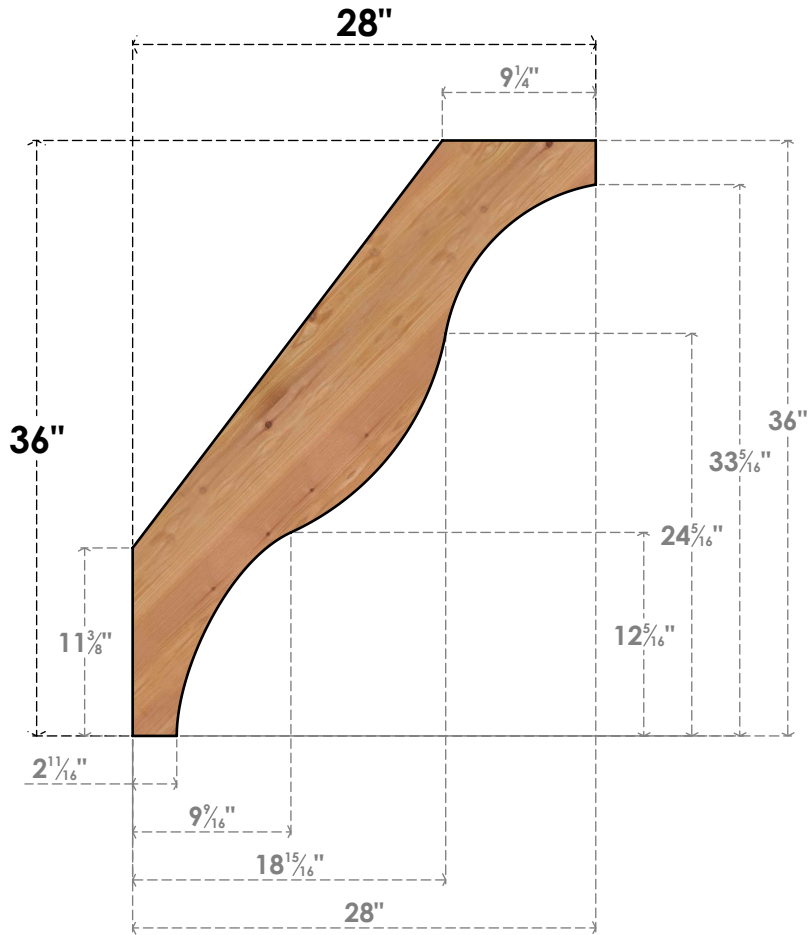

BRC04X28X36FST00SWR

3 1/2"W X 28"D X 36"H FUNSTON SMOOTH BRACE, WESTERN RED CEDAR

SIDE

FRONT

EKENA MILLWORK
 2300 WEST MAIN ST.
 CLARKSVILLE, TX 75426
 TOLL FREE: 866-607-0453
 WWW.EKENAMILLWORK.COM

NOTES

1. INSTALLATION TO BE COMPLETED IN ACCORDANCE WITH MANUFACTURER'S SPECIFICATIONS.
2. DRAWING MAY NOT BE TO SCALE
3. THIS DRAWING IS INTENDED FOR DESIGN AND PLANNING PURPOSES ONLY.
4. ALL INFORMATION CONTAINED HEREIN WAS CURRENT AT THE TIME OF DEVELOPMENT BUT MUST BE REVIEWED AND APPROVED BY THE PRODUCT MANUFACTURER TO BE CONSIDERED ACCURATE.
5. PRODUCTS ARE NOT KILN DRIED. THIS ITEM IS UNIQUE AND WILL CONTAIN THE NATURAL VARIATIONS THAT THE WOOD SPECIES OFFERS. THIS MAY RESULT IN VARIATIONS UP TO 1/4"