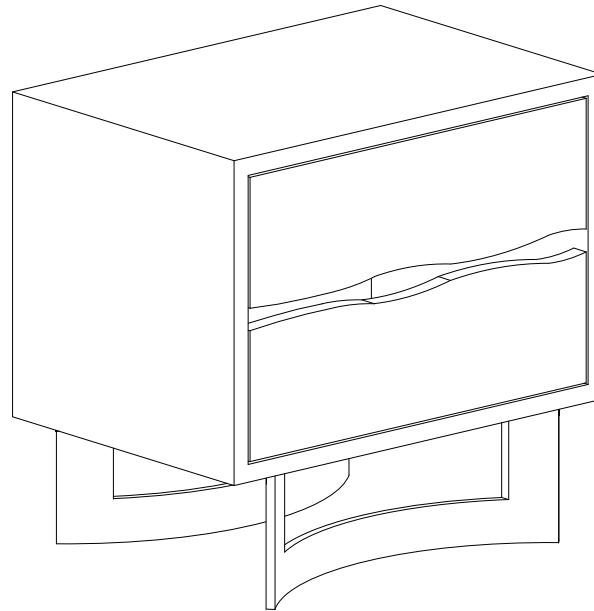

ASSEMBLY INSTRUCTIONS.

NIGHTSTAND SMOKED

THANK YOU FOR YOUR PURCHASE!

PARTS AND HARDWARE.

PARTS LIST

NO.	DESCRIPTION	IMAGE	QTY
P1	STRUCTURE		1
P2	METAL LEG		2

HARDWARES LIST

NO.	DESCRIPTION	IMAGE	QTY
H1	ALLEN BOLT		8
H2	ALLEN KEY		1
H3	WASHER		8

NOTES.

Thank you for purchasing this quality product! Be sure to check all packing material carefully for small part that may have come loose inside the carton during shipping.

CAUTION: The item is heavy, assembly should be performed by two people.