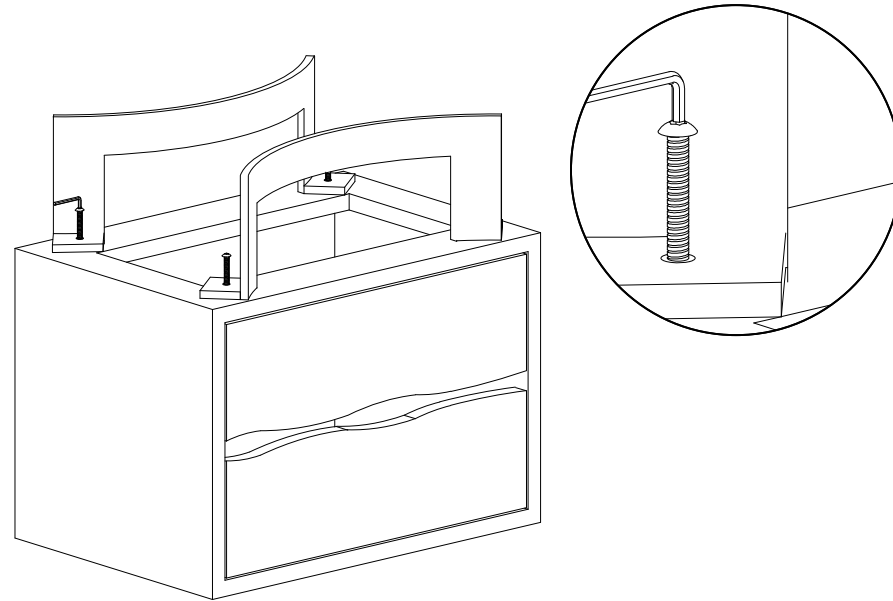

PARTS AND HARDWARE.

PARTS LIST

NO.	DESCRIPTION	IMAGE	QTY
P1	STRUCTURE		1
P2	METAL LEG		2

HARDWARES LIST

NO.	DESCRIPTION	IMAGE	QTY
H1	ALLEN BOLT		8
H2	ALLEN KEY		1
H3	WASHER		8

NOTES.

Thank you for purchasing this quality product! Be sure to check all packing material carefully for small part that may have come loose inside the carton during shipping.

CAUTION: The item is heavy, assembly should be performed by two people.

STEP 1.