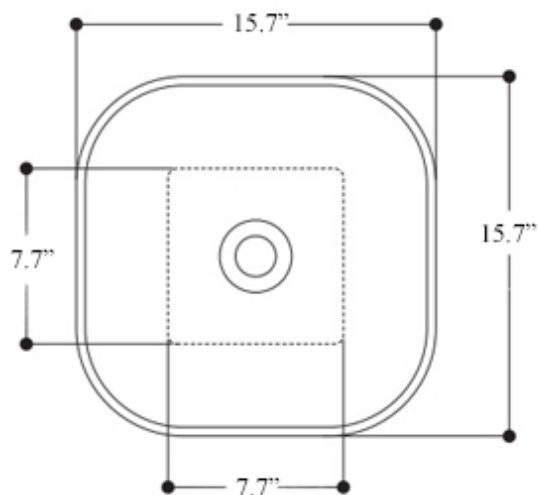

Finishes:

 Glossy White

SKU# | Options:

- Ciotola 40C | Glossy White

\* WS Bath Collections reserves the right to revise dimensions or information on this sheet without notice

<b>Collection  </b> Ciotola	<b>Model  </b> Ciotola 40C - 1508001	Dimensions Metric <i>1 inch = 2.54 cm</i> <i>1 inch = 25.4 mm</i>	 1051 Lea Drive - Collegeville, PA 19426 Tel. 215 513 9400 - Fax 610 831 0215 <a href="http://www.ws bathcollections.com">www.ws bathcollections.com</a> - <a href="mailto:info@ws bathcollections.com">info@ws bathcollections.com</a>
--------------------------------	---	---	---

Collection  
Ciotola

Model |  
Ciotola 40C - 1508001

Dimensions Metric

1 inch = 2.54 cm  
1 inch = 25.4 mm

**WS**<sup>®</sup>  
BATH  
COLLECTIONS

1051 Lea Drive - Collegeville, PA 19426  
Tel. 215 513 9400 - Fax 610 831 0215  
[www.ws bathcollections.com](http://www.ws bathcollections.com) - [info@ws bathcollections.com](mailto:info@ws bathcollections.com)

### Vessel/ countertop installation

Bolts

Silicone (optional)

Collection  
Ciotola

Model |  
Ciotola 40C - 1508001

Dimensions Metric  
*1 inch = 2.54 cm*  
*1 inch = 25.4 mm*

WS<sup>®</sup>

BATH  
COLLECTIONS