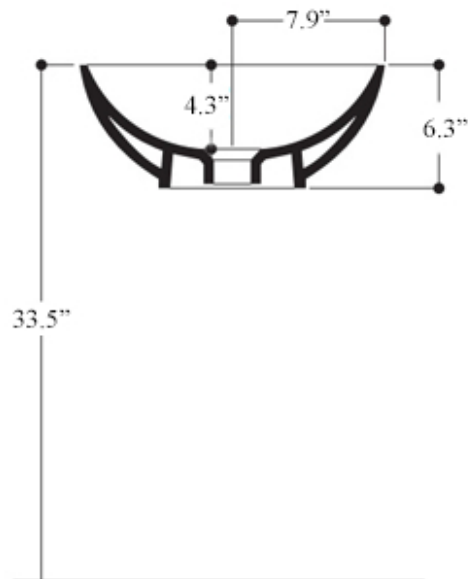

Ciotola 40C - 1508001

Features

- Bathroom Sink
- Made of Ceramic
- Glossy White
- Without Overflow
- Countertop (Vessel) Installation
- Designed by Franco Valeri
- Made in Italy

Related Items:

- WSBC 00076 | Push Waste Drain
- WSBC 53922 | Decorative Trap

Finishes:

 Glossy White

SKU# | Options:

- Ciotola 40C | Glossy White

\* WS Bath Collections reserves the right to revise dimensions or information on this sheet without notice

<b>Collection  </b> Ciotola	<b>Model  </b> Ciotola 40C - 1508001	Dimensions Metric <i>1 inch = 2.54 cm</i> <i>1 inch = 25.4 mm</i>	 1051 Lea Drive - Collegeville, PA 19426 Tel. 215 513 9400 - Fax 610 831 0215 <a href="http://www.ws bathcollections.com">www.ws bathcollections.com</a> - <a href="mailto:info@ws bathcollections.com">info@ws bathcollections.com</a>
--------------------------------	---	---	---

Collection  
Ciotola

Model |  
Ciotola 40C - 1508001

Dimensions Metric

1 inch = 2.54 cm  
1 inch = 25.4 mm

**WS**<sup>®</sup>  
BATH  
COLLECTIONS

1051 Lea Drive - Collegeville, PA 19426  
Tel. 215 513 9400 - Fax 610 831 0215  
[www.ws bathcollections.com](http://www.ws bathcollections.com) - [info@ws bathcollections.com](mailto:info@ws bathcollections.com)

### Vessel/ countertop installation

Bolts

Silicone (optional)

Collection  
Ciotola

Model |  
Ciotola 40C - 1508001

Dimensions Metric  
*1 inch = 2.54 cm*  
*1 inch = 25.4 mm*

WS<sup>®</sup>

BATH  
COLLECTIONS