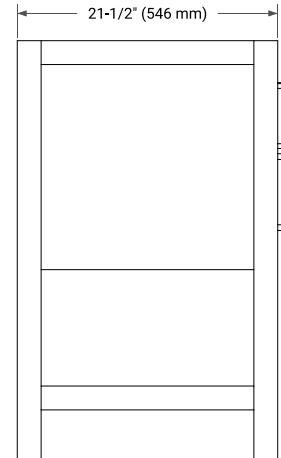

54" SINGLE SINK BASE CABINET

BASE CABINET DIMENSIONS

54" W x 21.5" D x 34.5" H

FEATURES

- Solid wood frame & plywood panels
- Dovetail drawers and joints
- Soft closing doors & drawers

HARDWARE FINISHES*

Brushed Nickel   Satin Brass   Matte Black   Polished Chrome

*Hardware comes preinstalled with the illustrated option. Other finishes are available on our online store if you prefer a different one.

AVAILABLE COLORS

White   Grey   Midnight Blue

FRONT VIEW

SIDE VIEW

PLAN VIEW