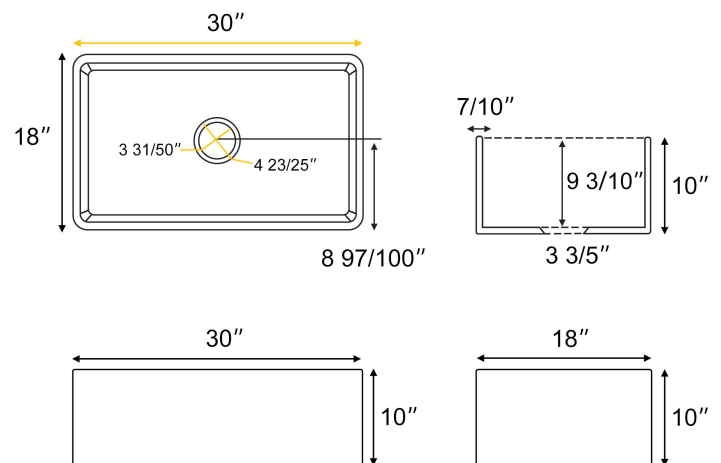

Product Weights: 88 lbs