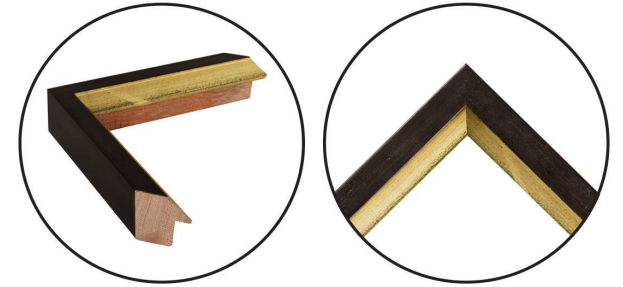

WENDOVER ART GROUP

ITEM NUMBER : **WLA2251**

TITLE : **Poetic Botanicals 5**

OUTWARD DIMENSION (W X H) : **20.5" x 25.5"**

FRAME (WIDTH X DEPTH) : **M0729 | 1" x 1.38"**

FRAME FINISH : **Standard Frame**

DESCRIPTION :

Giclee on Matte Paper, Straight Fit (No Mats)