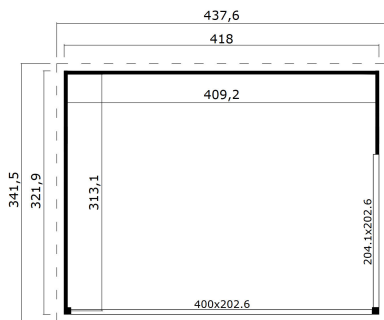

44
mm

2

0

PACKAGING: 2 PALLET(S)

440 x 118 x 66 cm
925 kg

245 x 118 x 41 cm
375 kg

EAN 4743329231903

DIMENSIONS

Floor area	12.82 m ²
Roof dimensions	3.42 x 4.38 m
Cubic volume	≈ 30.68 m ³
Wall height	≈ 2.39 m
Ridge height	≈ 2.39 m
Front overhang	≈ 10 cm

WINDOWS & DOORS

1 x Sliding door	400.0 x 202.6 cm
1 x Sliding door	204.1 x 202.6 cm

ROOF & FLOOR

Roof boards	18x90 mm
Floor boards	18x90 mm
Roof surface	14.22 m ²
Roof angle	≈ 1.9 °
Treated Bearers	45x70 mm

* Optional roof covering available