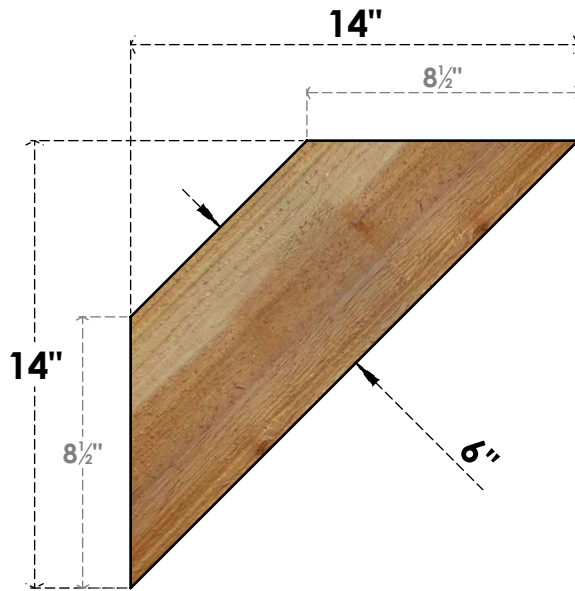

BRC06X14X14TRA00RWR

6"W X 14"D X 14"H TRADITIONAL ROUGH SAWN BRACE, WESTERN RED CEDAR

SIDE

FRONT

EKENA MILLWORK
2300 WEST MAIN ST.
CLARKSVILLE, TX 75426
TOLL FREE: 866-607-0453
WWW.EKENAMILLWORK.COM

NOTES

1. INSTALLATION TO BE COMPLETED IN ACCORDANCE WITH MANUFACTURER'S SPECIFICATIONS.
2. DRAWING MAY NOT BE TO SCALE
3. THIS DRAWING IS INTENDED FOR DESIGN AND PLANNING PURPOSES ONLY.
4. ALL INFORMATION CONTAINED HEREIN WAS CURRENT AT THE TIME OF DEVELOPMENT BUT MUST BE REVIEWED AND APPROVED BY THE PRODUCT MANUFACTURER TO BE CONSIDERED ACCURATE.
5. PRODUCTS ARE NOT KILN DRIED. THIS ITEM IS UNIQUE AND WILL CONTAIN THE NATURAL VARIATIONS THAT THE WOOD SPECIES OFFERS. THIS MAY RESULT IN VARIATIONS UP TO 1/4"