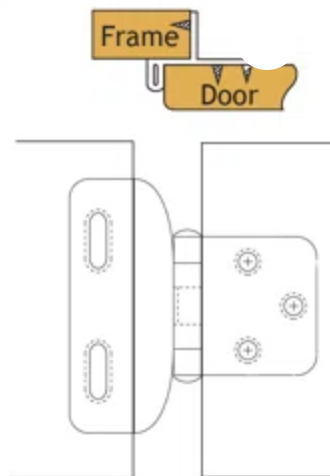

P60010F-SN

Semi-Concealed Wrap Hinges

Used with Face Frame Cabinets • Semi-Concealed • Self-Closing

This partial wrap hinge is mounted with part of the hinge showing. The cabinet wing is exposed and the door wing is concealed.