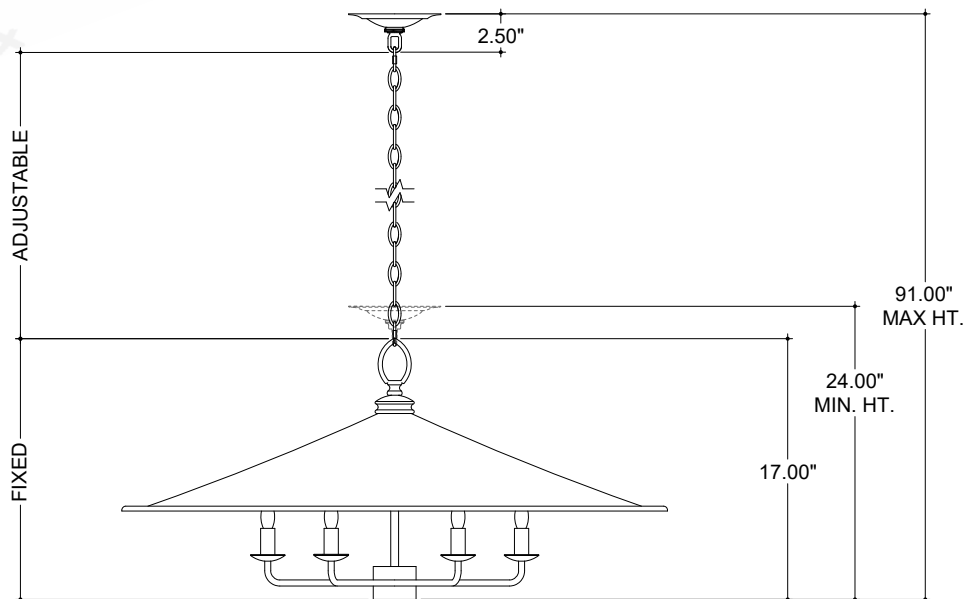

ITEM: 9000-1343

Overall Dimensions

Height: 17"

Diameter: 36"

TOP VIEW

CANOPY DETAIL

FRONT VIEW