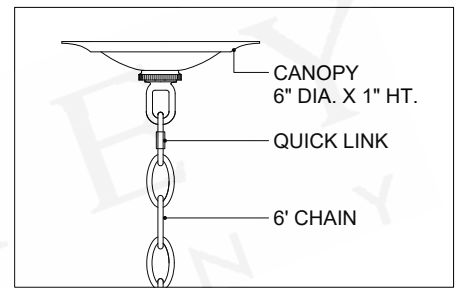

ITEM: 9000-1343

Overall Dimensions

Height: 17"

Diameter: 36"

TOP VIEW

CANOPY DETAIL

FRONT VIEW