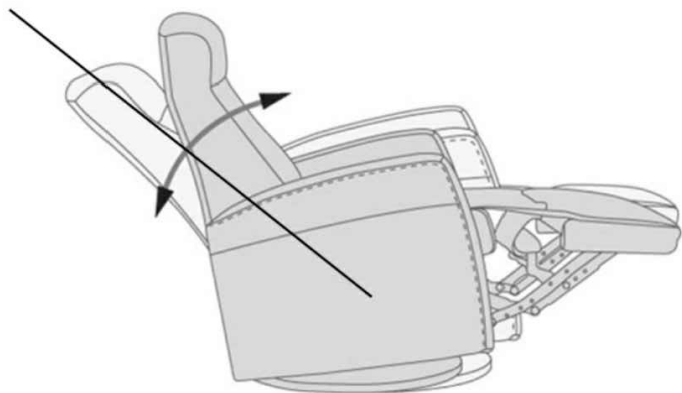

Reclined Max 145°

Distance from wall for full recline 6"

Minimum Doorframe
Width
26"

*Rotate Chair 90° to fit through the door before attaching backrest