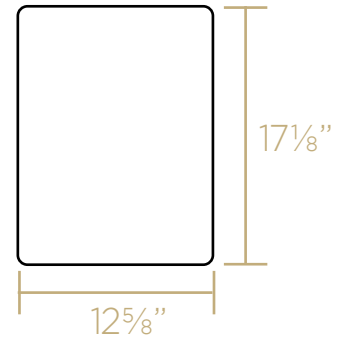

TOP

Cutting Board
Thickness: 1"

ISO

Stainless Steel Grid
Height: 1"

L x W x H

Overall Dimensions
30" x 19" x 10"

Inside Bowl Dimensions
28½" x 17½" x 9"

90 lbs.

As Whitehaus Collection Farmhaus Fireclay Sinks are individually handmade, sink sizes can vary and all dimensions are approximate. We strongly recommend that your sink be supplied to your cabinetmaker prior to the fabrication of your kitchen cabinets and countertops. Cutouts are not to be made until they are checked against your sink. Whitehaus Collection recommends the use of a protective grid in the bottom of the sink to avoid potential scuffing from heavy-duty cookware.