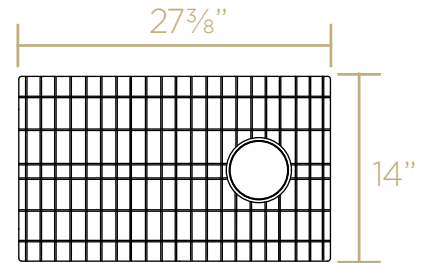

TOP

Cutting Board
Thickness: 1"

ISO

Stainless Steel Grid
Height: 1"

L x W x H

Overall Dimensions
30" x 19" x 10"

Inside Bowl Dimensions
28½" x 17½" x 9"

90 lbs.

As Whitehaus Collection Farmhaus Fireclay Sinks are individually handmade, sink sizes can vary and all dimensions are approximate. We strongly recommend that your sink be supplied to your cabinetmaker prior to the fabrication of your kitchen cabinets and countertops. Cutouts are not to be made until they are checked against your sink. Whitehaus Collection recommends the use of a protective grid in the bottom of the sink to avoid potential scuffing from heavy-duty cookware.