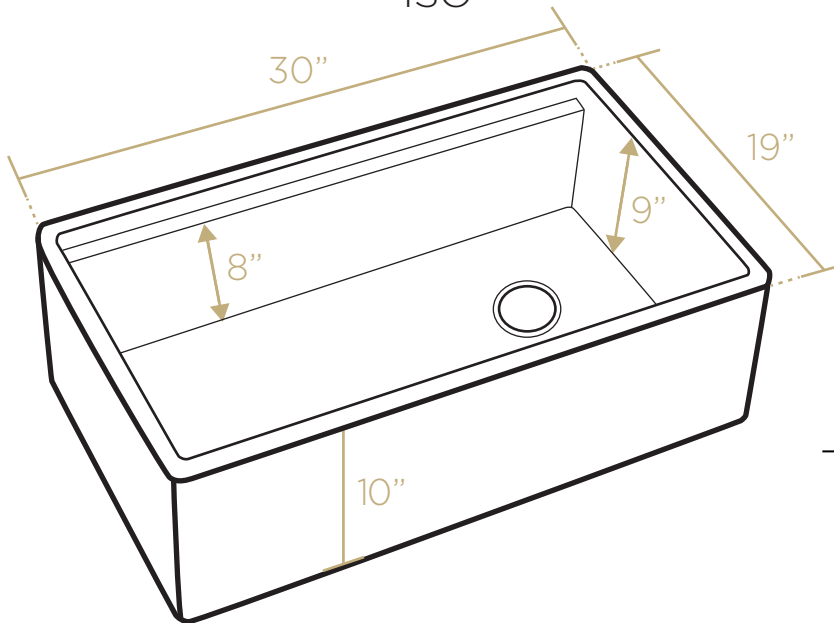

TOP

Cutting Board
Thickness: 1"

ISO

Stainless Steel Grid
Height: 1"

L x W x H

Overall Dimensions
30" x 19" x 10"

Inside Bowl Dimensions
28½" x 17½" x 9"

90 lbs.

As Whitehaus Collection Farmhaus Fireclay Sinks are individually handmade, sink sizes can vary and all dimensions are approximate. We strongly recommend that your sink be supplied to your cabinetmaker prior to the fabrication of your kitchen cabinets and countertops. Cutouts are not to be made until they are checked against your sink. Whitehaus Collection recommends the use of a protective grid in the bottom of the sink to avoid potential scuffing from heavy-duty cookware.