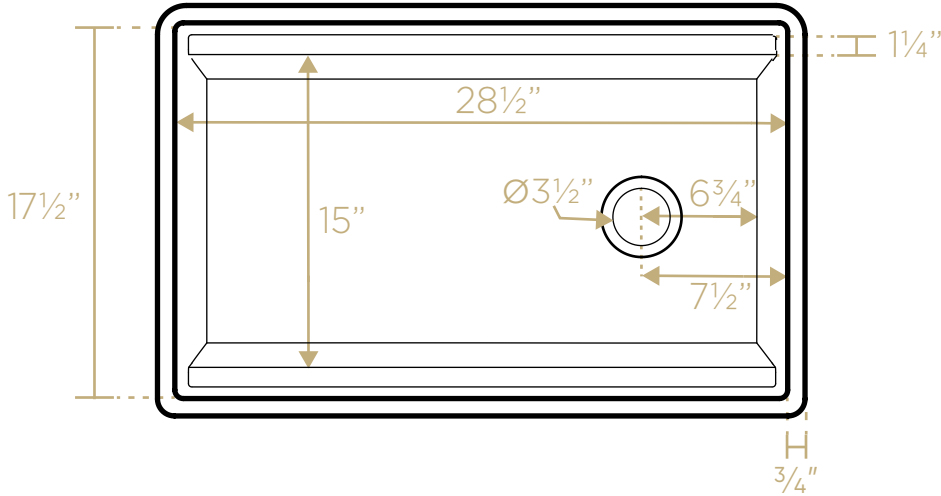

TOP

Cutting Board
Thickness: 1"

ISO

Stainless Steel Grid
Height: 1"

L x W x H

Overall Dimensions
30" x 19" x 10"

Inside Bowl Dimensions
28½" x 17½" x 9"

90 lbs.

As Whitehaus Collection Farmhaus Fireclay Sinks are individually handmade, sink sizes can vary and all dimensions are approximate. We strongly recommend that your sink be supplied to your cabinetmaker prior to the fabrication of your kitchen cabinets and countertops. Cutouts are not to be made until they are checked against your sink. Whitehaus Collection recommends the use of a protective grid in the bottom of the sink to avoid potential scuffing from heavy-duty cookware.