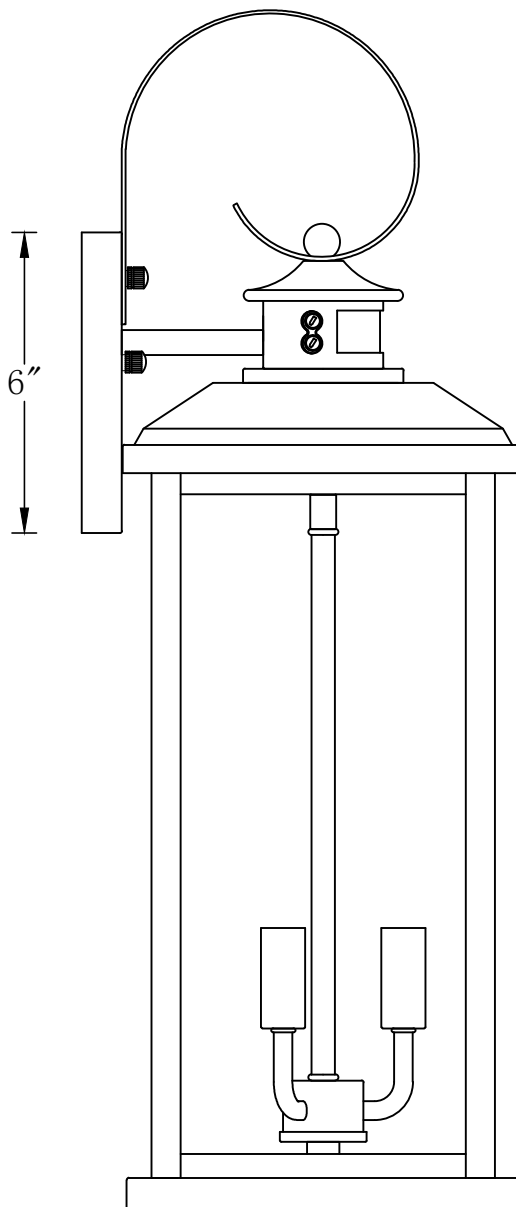

8"
4 3/4"

FRONT VIEW

8 3/4"
3/4"

SIDE VIEW

23 1/2"

8 3/4"

TOP VIEW

CA2663-WM