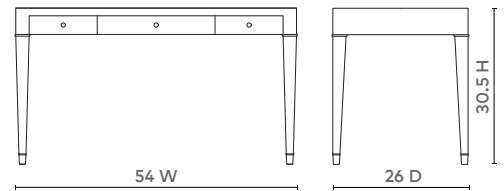

CLAUDETTE DESK, GRAY AND BRASS

CLU-350-5126-803

- 54w x 26d x 30.5h
- Washed Linen for a Natural, Organic Look
- Custom Cast Solid Brass Sabots, Hardware and Banding
- Stained Drawer Interior
- Soft Closing Glides
- Most styles have soft-closing glides.
- Three slender, inset drawers have polished brass pulls.
- Updated French 40s styling.