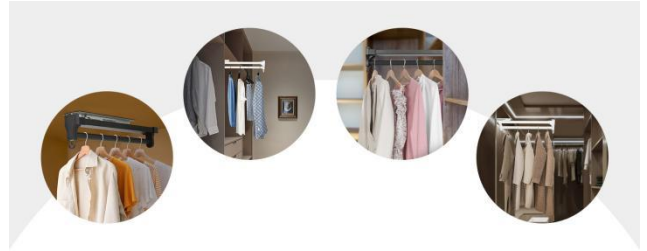

Product Size: 46.5*8.4*12.7 cm/ 18.3*3.1*5 in

Package Included

1 * Pull Out Clothes Hanger Rod

Application

This product is suitable for closets, storage cabinets, kitchens, bathrooms, etc. It maximizes the use of space.