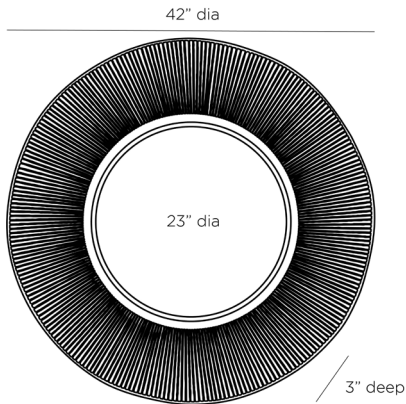

ARTERIOS

OLYMPIA MIRROR

4682
Dia: 42.00 IN, D: 3 IN
Bronze
Contract Suitable As Is

The soft shape of this bronze iron mirror has an modern yet organic feel. The delicate undulating iron frame surrounds a plain beveled mirror, which almost appears to float when hung on the wall. Security cleat hanging hardware allows this mirror to hang vertically.

APPEARANCE

Material	Iron, Mirror
Material Type	Beveled
Finish	Bronze, Plain
Top Coat/Sealant	true

DIMENSIONS

Mirror Size	Dia: 23.00 IN
-------------	---------------

SHIPPING

Shipping Requirements	TruckShip
Product Weight	26.5 LBS
Gross Weight 1	52.5 LBS
Shipping Box 1	H: 48 IN, L: 48 IN, W: 5 IN