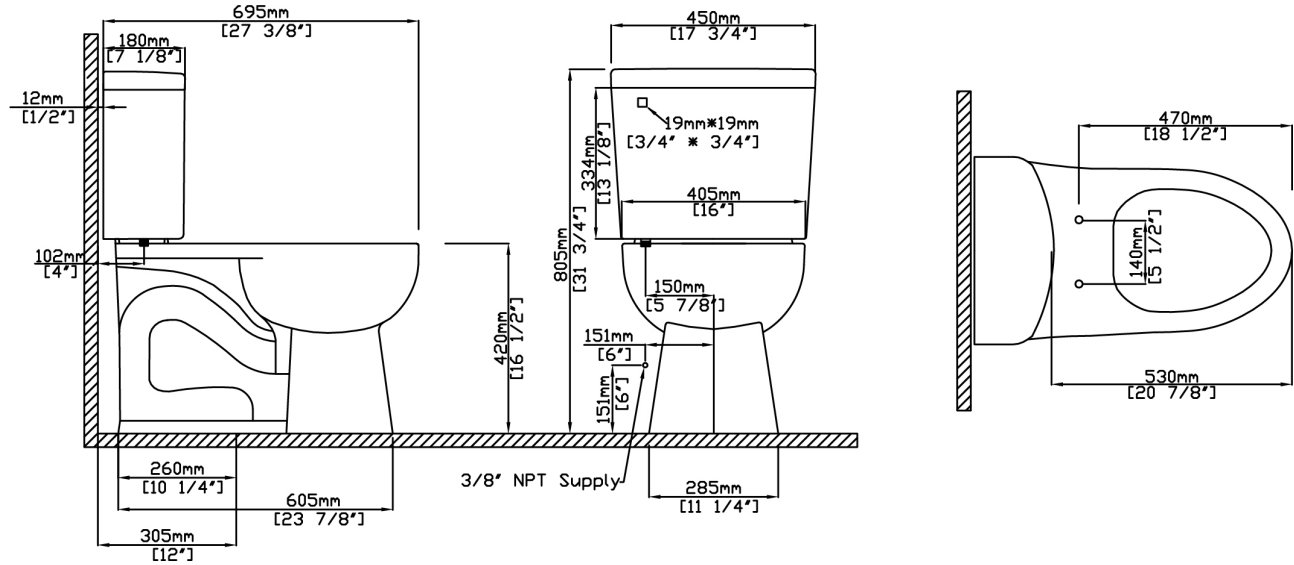

White
Enamel
.01

Matte
Black
.05

PRODUCT FEATURES

- Two-piece vitreous china compact-elongated toilet with Rimless bowl
- EPA WaterSense Certified High-efficiency 1.28gpf flush
- 12" rough-in
- ADA-compliant 16-1/2" bowl rim (chair-height)
- Includes Silent Close, Quick-Release seat and solid metal tank lever in Polished Chrome finish
- Antimicrobial MicroGlaze finish
- Fully glazed 2-1/8" internal trapway
- Oversized 3" flush valve
- Limited lifetime warranty on ceramic

C

MODEL NUMBERS

DESCRIPTION	FINISH/ LEVER PLACEMENT	MODEL NO.
Two-Piece Toilet, 1.28gpf Compact-Elongated Includes Silent Close, Quick-Release Seat & Tank Lever in Polished Chrome Finish	Bowl, White	C-2250.01
	Tank, White	T-2250.01
<i>Right-hand configuration available. MOQ and lead times vary. Contact sales@icerausa.com for details.</i>		

HARDWARE & REPLACEMENT PARTS

Tank Lever*	F-62.xxx (standard: Polished Chrome)	Seat Caps	SC-236.01 (standard: White Plastic)
Fill Valve	VL-5801	Floor Bolt Caps	MC-505.01
Flush Valve	VH-5802.15	Seat	S-236.01
Flapper	9400.580.01	Seat Bolt Set	SB-236.01
Tank Lid	N-2250.01		

*See opposite page for optional lever finishes.

SPECIFICATIONS

IMPORTANT: Dimensions are nominal and may vary within the range of tolerance per NSI Standard A112.19.2. These measurements are subject to change. No responsibility is assumed for use of superseded or voided pages.