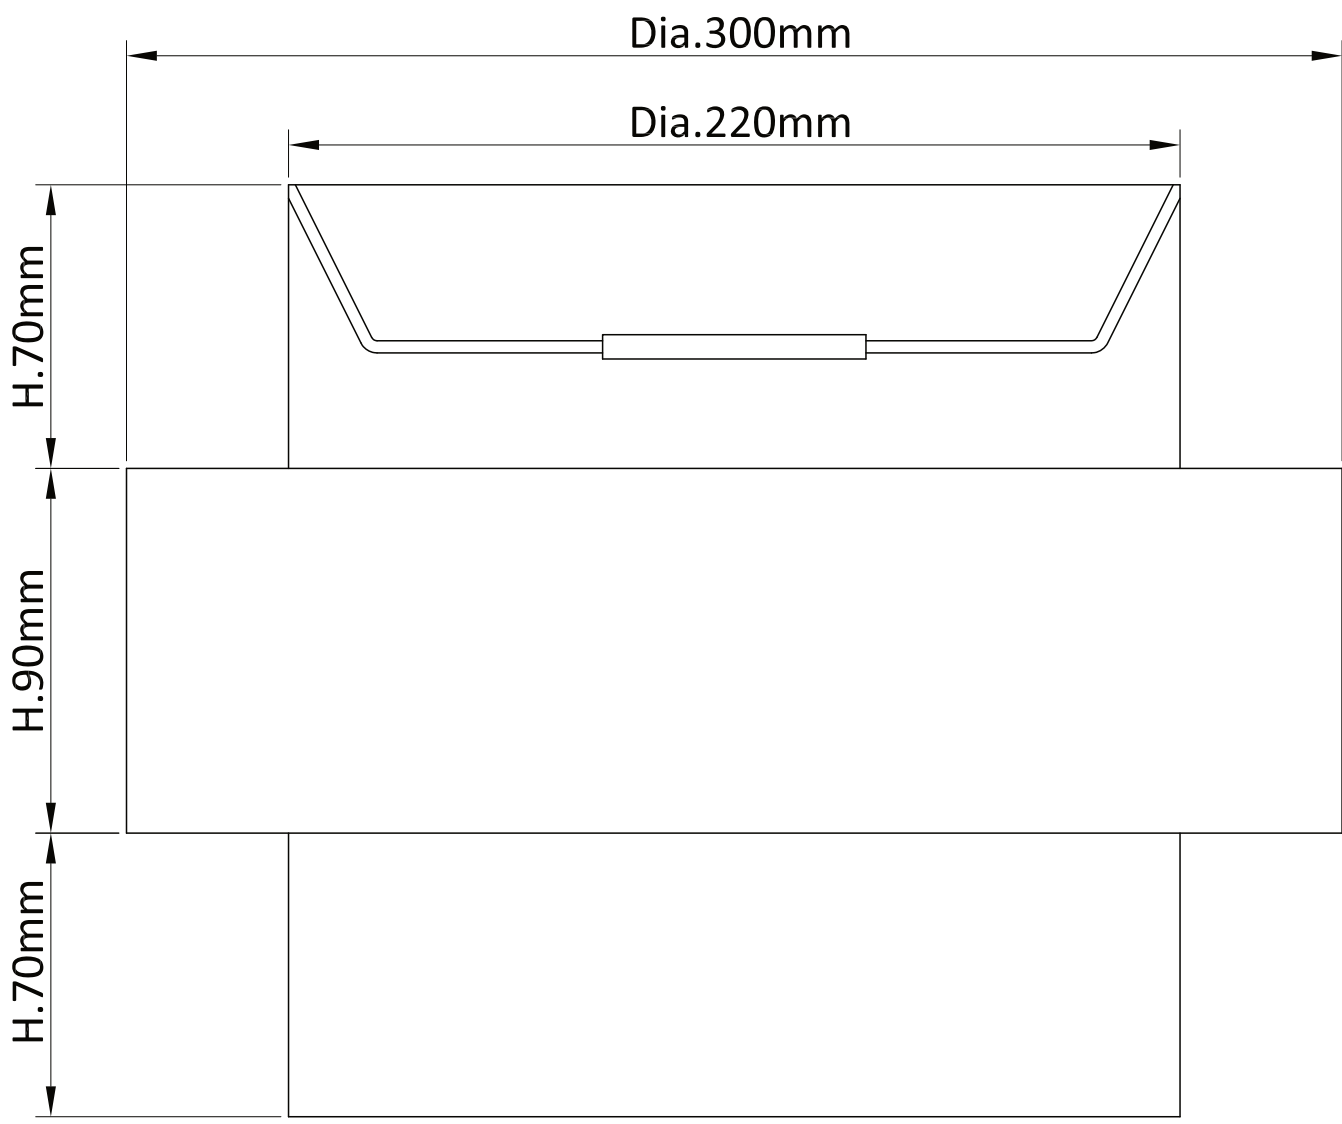

CERTIFICATION