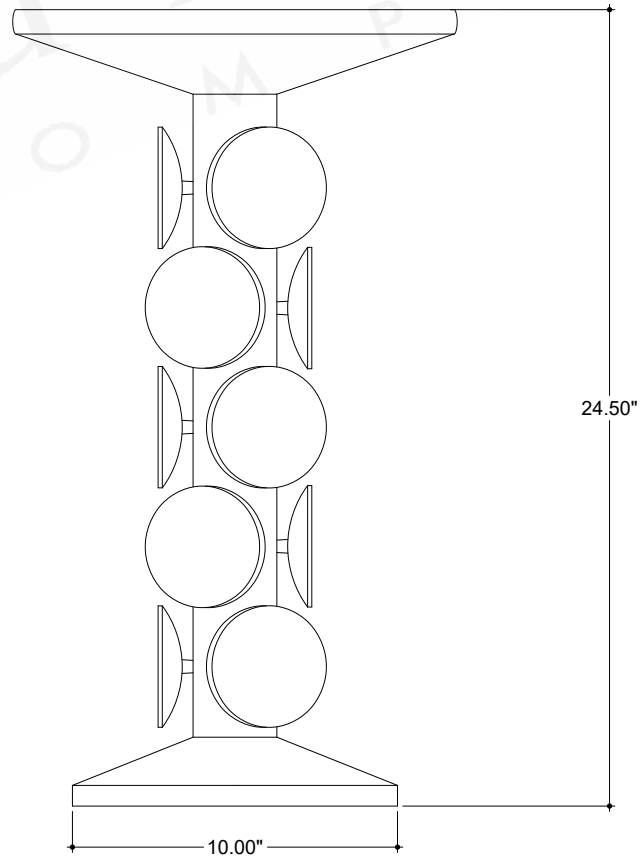

ITEM: 4000-0249

Overall Dimensions

Diameter: 13.75"

Height: 24.5"

TOP VIEW

FRONT VIEW