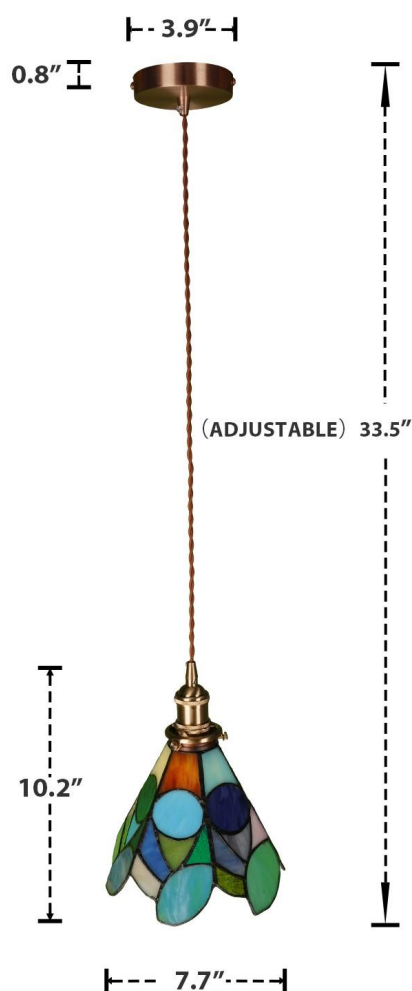

PRODUCT DIMENSION

LAMP BODY COLOR: NATURAL COPPER

MATERIAL: SOLID COPPER + STAINED GLASS

E26 BASE X1

MAX 60W PER BULB, 110V

(NO LIGHT SOURCE INCLUDED)

PRODUCT WEIGHT: 2.65 LB