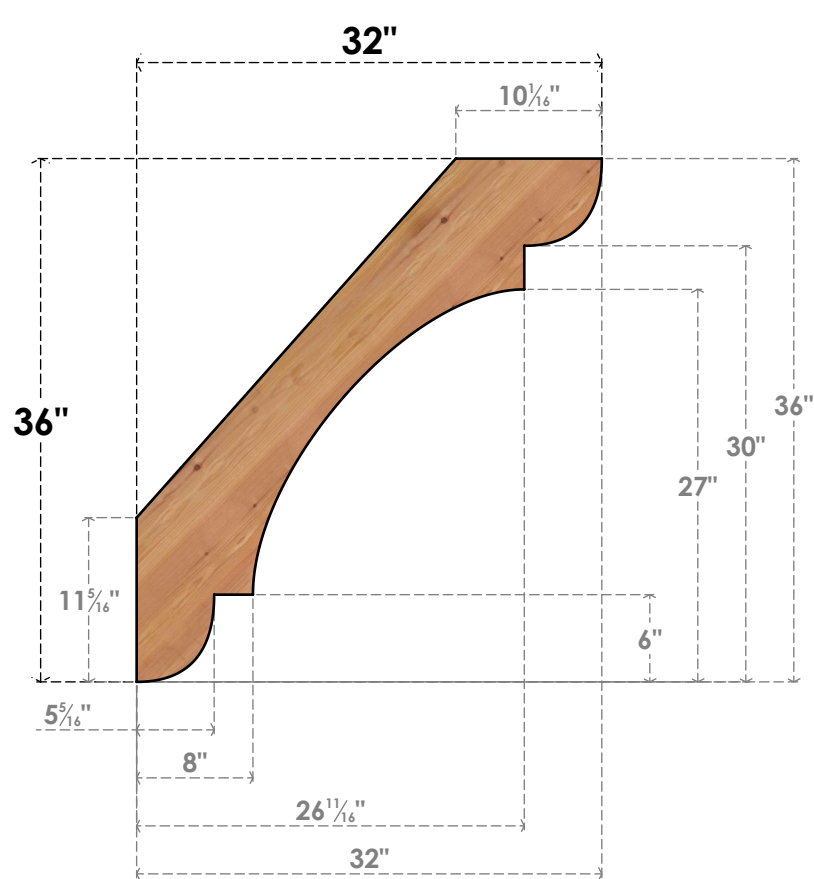

BRC06X32X36OLY00SWR

5 1/2"W X 32"D X 36"H OLYMPIC SMOOTH BRACE, WESTERN RED CEDAR

SIDE

FRONT

EKENA MILLWORK
 2300 WEST MAIN ST.
 CLARKSVILLE, TX 75426
 TOLL FREE: 866-607-0453
 WWW.EKENAMILLWORK.COM

NOTES

1. INSTALLATION TO BE COMPLETED IN ACCORDANCE WITH MANUFACTURER'S SPECIFICATIONS.
2. DRAWING MAY NOT BE TO SCALE
3. THIS DRAWING IS INTENDED FOR DESIGN AND PLANNING PURPOSES ONLY.
4. ALL INFORMATION CONTAINED HEREIN WAS CURRENT AT THE TIME OF DEVELOPMENT BUT MUST BE REVIEWED AND APPROVED BY THE PRODUCT MANUFACTURER TO BE CONSIDERED ACCURATE.
5. PRODUCTS ARE NOT KILN DRIED. THIS ITEM IS UNIQUE AND WILL CONTAIN THE NATURAL VARIATIONS THAT THE WOOD SPECIES OFFERS. THIS MAY RESULT IN VARIATIONS UP TO 1/4"