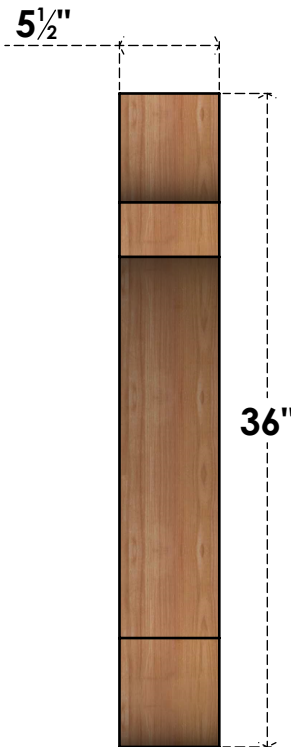

BRC06X32X36OLY00SWR

5 1/2"W X 32"D X 36"H OLYMPIC SMOOTH BRACE, WESTERN RED CEDAR

SIDE

FRONT

EKENA MILLWORK
 2300 WEST MAIN ST.
 CLARKSVILLE, TX 75426
 TOLL FREE: 866-607-0453
 WWW.EKENAMILLWORK.COM

NOTES

1. INSTALLATION TO BE COMPLETED IN ACCORDANCE WITH MANUFACTURER'S SPECIFICATIONS.
2. DRAWING MAY NOT BE TO SCALE
3. THIS DRAWING IS INTENDED FOR DESIGN AND PLANNING PURPOSES ONLY.
4. ALL INFORMATION CONTAINED HEREIN WAS CURRENT AT THE TIME OF DEVELOPMENT BUT MUST BE REVIEWED AND APPROVED BY THE PRODUCT MANUFACTURER TO BE CONSIDERED ACCURATE.
5. PRODUCTS ARE NOT KILN DRIED. THIS ITEM IS UNIQUE AND WILL CONTAIN THE NATURAL VARIATIONS THAT THE WOOD SPECIES OFFERS. THIS MAY RESULT IN VARIATIONS UP TO 1/4"