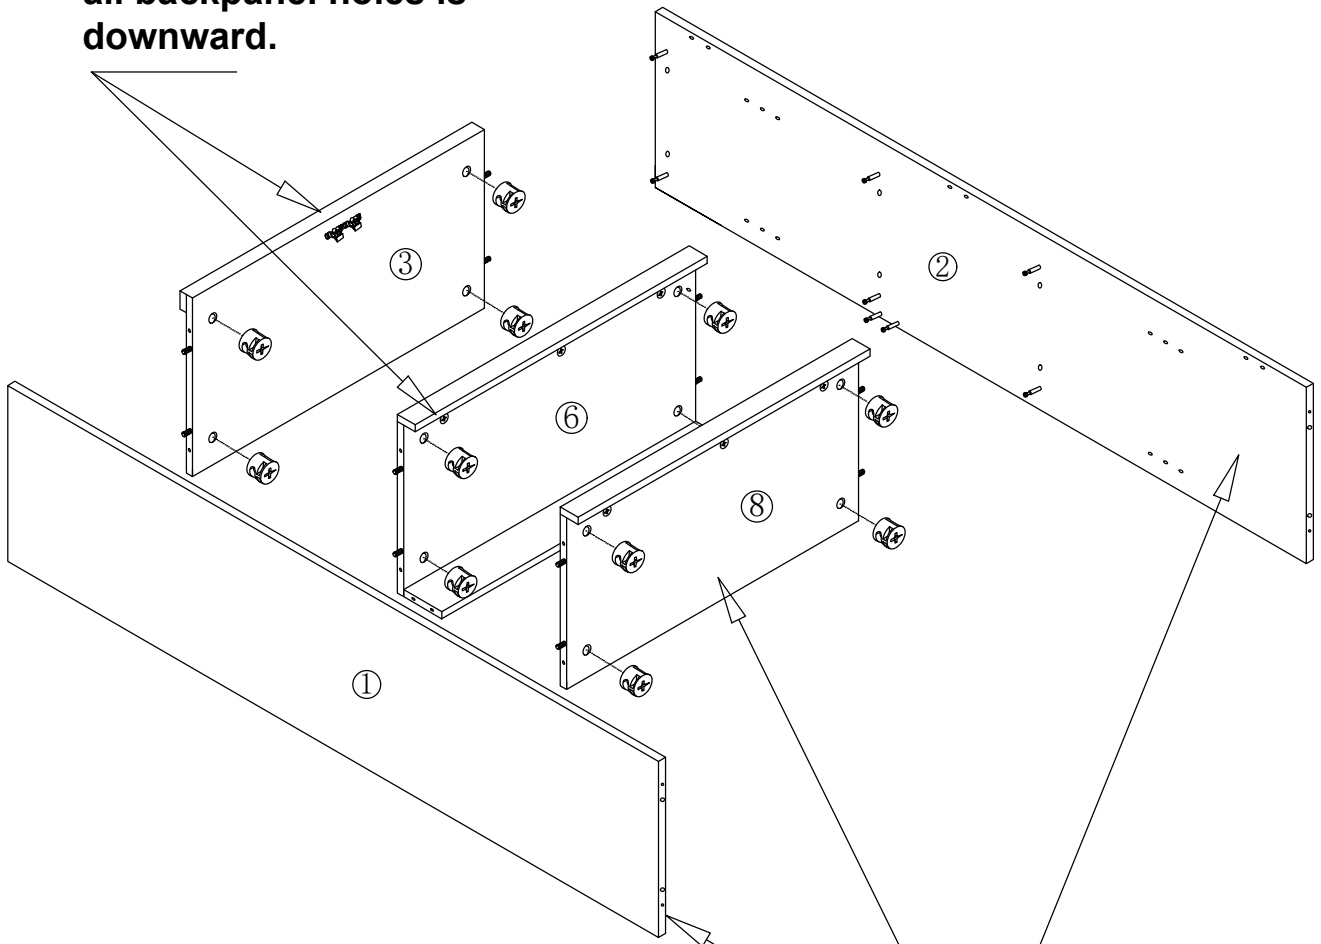

Noted direction of #G.

PRODUCT ASSEMBLY

9

Ø6x35mm

B x 16

10

Ø15x12mm

A x 12

**Noted direction:
all backpanel holes is
downward.**

**Noted direction: all backpanel
holes is downward.**

PRODUCT ASSEMBLY

11

| | |
|---|---|
| M5x40mm | M3mm |
|  |  |
| D x 4 | E x 1 |

12

| | | | |
|---|---|--|---|
| M4mm | M6*Ø18mm | M6*12mm |  |
|  |  |  | V x 4 |
| O x 1 | P x 8 | Q x 8 | |